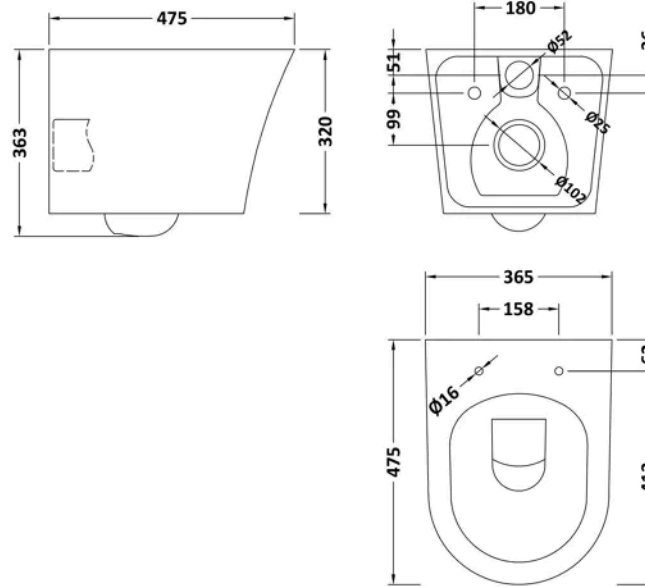

Sales Code: CEZFE002

Barcode: 5056883737989

Brand: nuie

Description: nuie In5in1 Round Wall Hung Pan & Concealed Cistern With Cistern

Product Dimensions

Product	363 x 365 x 475mm (H x W x D)
Packaged	420 x 395 x 540mm (H x W x D)
Nett Weight	24 kg
Packaged Weight	25 kg

Sales Code: XTY009

Barcode: 5056211854319

Brand: Hudson Reed

Description: Hudson Reed Dual Flush Concealed Cistern With Frame

Product Dimensions

Product	1136 x 520 x 204mm (H x W x D)
Packaged	160 x 560 x 160mm (H x W x D)
Nett Weight	11.17 kg
Packaged Weight	11.17 kg

Product Dimensions

Product	170 x 267 x 11mm (H x W x D)
Packaged	50 x 220 x 290mm (H x W x D)
Nett Weight	0.5 kg
Packaged Weight	0.5 kg

Packaging Details

Label Size (mm)	50 x 100
Label Colour	White
Label Qty	2.0000

Product Dimensions

Product	363 x 365 x 475mm (H x W x D)
Packaged	420 x 395 x 540mm (H x W x D)
Nett Weight	24 kg
Packaged Weight	25 kg

Product Details

Country of Origin	China
Product Material	Vitreous China
Colour/Finish	White
Style	Contemporary
Ce Certified	Yes
Includes Seat	Yes
Pan Type	Wall Hung