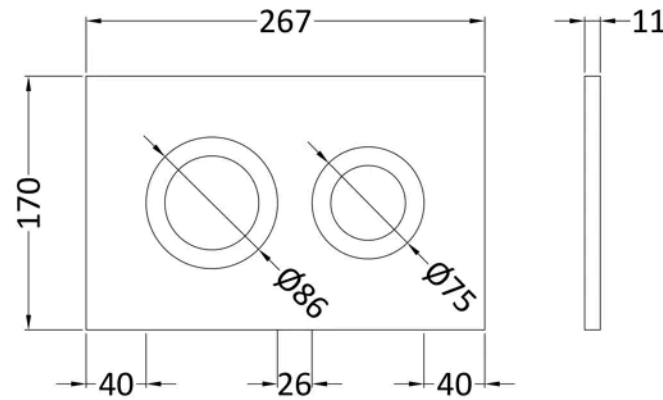

Sales Code: XTY009

Barcode: 5056211854319

Brand: Hudson Reed

Description: Hudson Reed Dual Flush Concealed Cistern With Frame

Product Dimensions

Product	1136 x 520 x 204mm (H x W x D)
Packaged	160 x 560 x 160mm (H x W x D)
Nett Weight	11.17 kg
Packaged Weight	11.17 kg

Product Details

Country of Origin	China
Product Material	Stainless Steel
Colour/Finish	Chrome
Style	Contemporary

Sales Code: XTY009PR1

Barcode: 5056678435496

Brand: Hudson Reed

Description: Hudson Reed Round White Dual Flush Push Button

Product Dimensions

Product	170 x 267 x 11mm (H x W x D)
Packaged	50 x 220 x 290mm (H x W x D)
Nett Weight	0.5 kg
Packaged Weight	0.5 kg

Packaging Details

Label Size (mm)	50 x 100
Label Colour	White
Label Qty	2.0000

Product Dimensions

Product	363 x 365 x 475mm (H x W x D)
Packaged	420 x 395 x 540mm (H x W x D)
Nett Weight	24 kg
Packaged Weight	25 kg

Product Details

Country of Origin	China
Product Material	Vitreous China
Colour/Finish	White
Style	Contemporary
Ce Certified	Yes
Includes Seat	Yes
Pan Type	Wall Hung