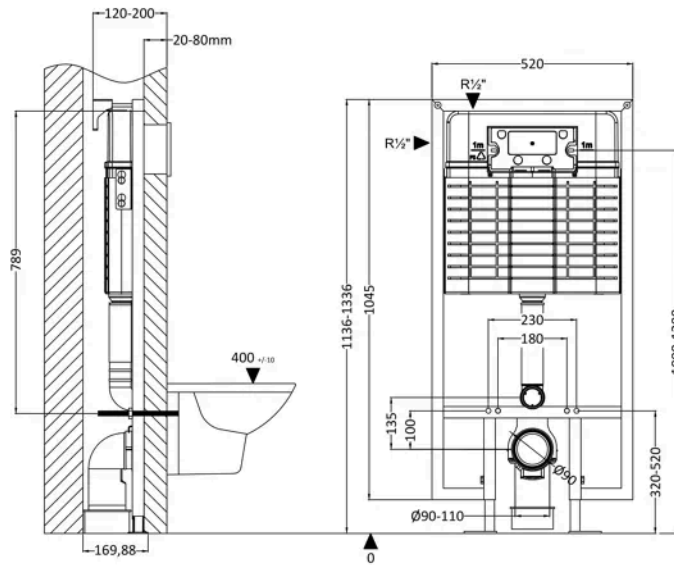

Sales Code: CEZFE002

Barcode: 5056883737989

Brand: nuie

Description: nuie In5in1 Round Wall Hung Pan & Concealed Cistern With Cistern

Product Dimensions

Product	363 x 365 x 475mm (H x W x D)
Packaged	420 x 395 x 540mm (H x W x D)
Nett Weight	24 kg
Packaged Weight	25 kg

Sales Code: XTY009

Barcode: 5056211854319

Brand: Hudson Reed

Description: Hudson Reed Dual Flush Concealed Cistern With Frame

Product Dimensions

Product	1136 x 520 x 204mm (H x W x D)
Packaged	160 x 560 x 160mm (H x W x D)
Nett Weight	11.17 kg
Packaged Weight	11.17 kg

Product Dimensions

Product	170 x 267 x 11mm (H x W x D)
Packaged	50 x 220 x 290mm (H x W x D)
Nett Weight	0.5 kg
Packaged Weight	0.5 kg

Packaging Details

Label Size (mm)	50 x 100
Label Colour	White
Label Qty	2.0000

Product Dimensions

Product	363 x 365 x 475mm (H x W x D)
Packaged	420 x 395 x 540mm (H x W x D)
Nett Weight	24 kg
Packaged Weight	25 kg

Product Details

Country of Origin	China
Product Material	Vitreous China
Colour/Finish	White
Style	Contemporary
Ce Certified	Yes
Includes Seat	Yes
Pan Type	Wall Hung