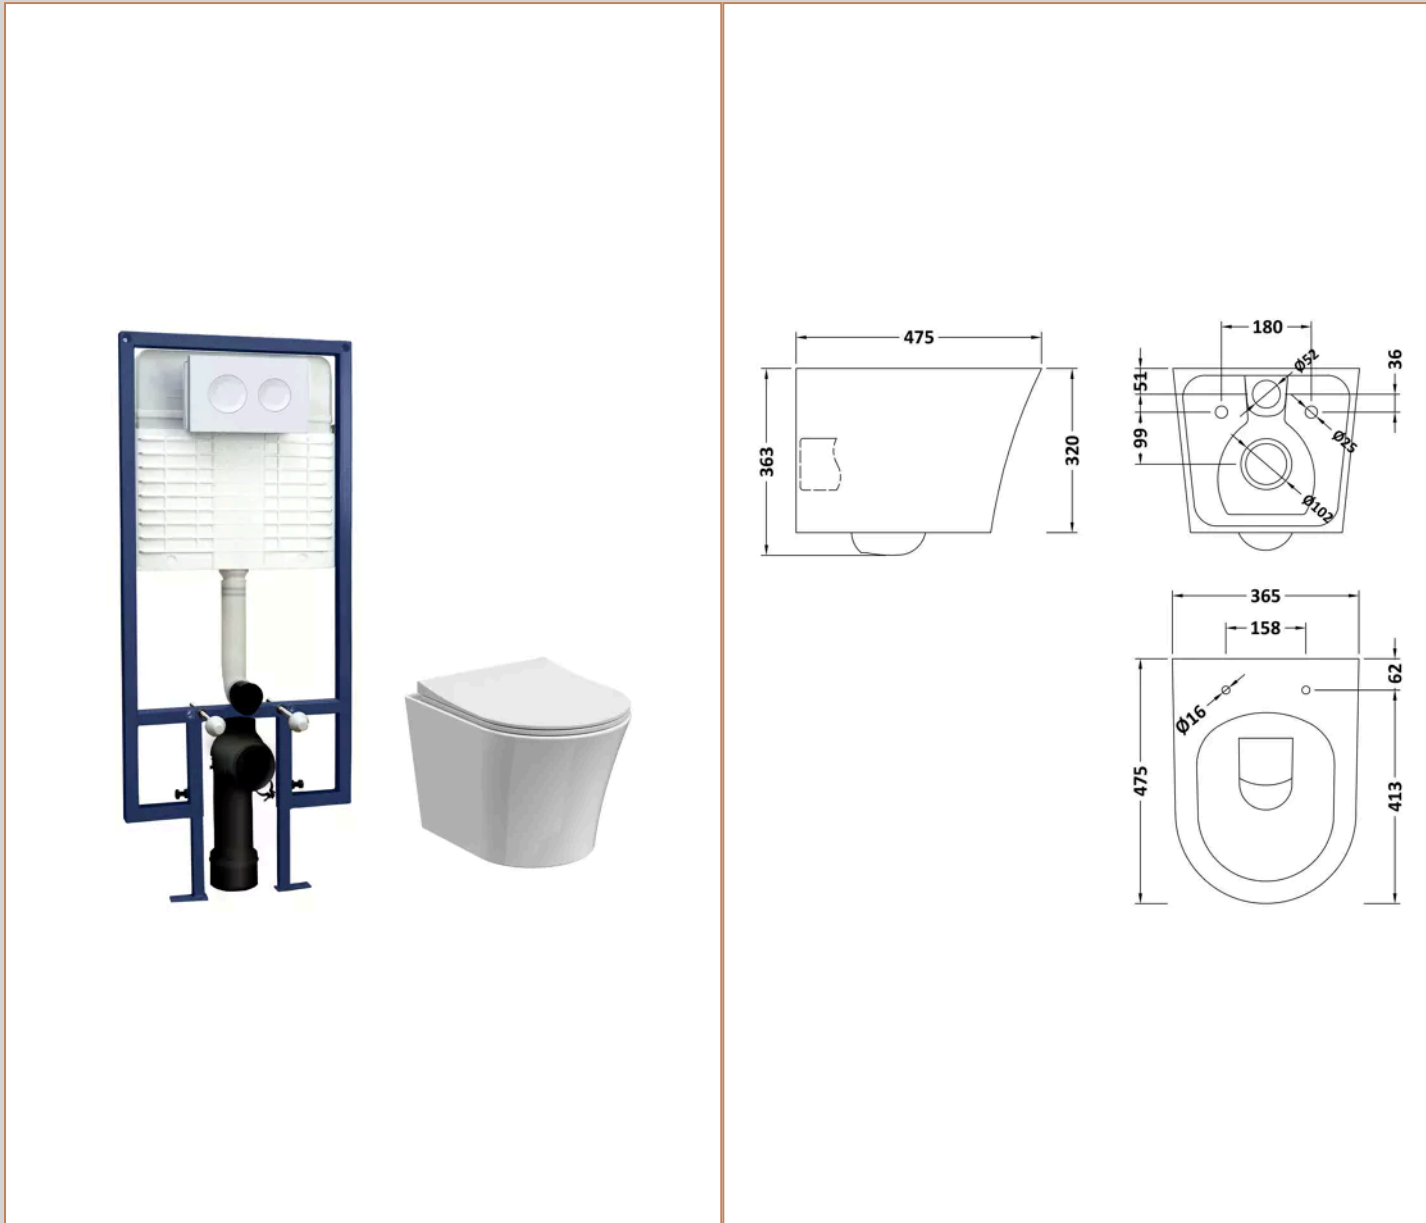

Sales Code: CEZFE002

Barcode: 5056883737989

Brand: nuie

Description: nuie In5in1 Round Wall Hung Pan & Concealed Cistern With Cistern

Product Dimensions

Product	363 x 365 x 475mm (H x W x D)
Packaged	420 x 395 x 540mm (H x W x D)
Nett Weight	24 kg
Packaged Weight	25 kg

Product Details

Country of Origin	China
Product Material	Vitreous China
Colour/Finish	White
Style	Contemporary
Ce Certified	Yes
Flush Operating Type	Push Button
Includes Seat	Yes
Pan Type	Wall Hung
Toilet Seat Hinge Material	Metal
Toilet Seat Hinge Type	Top Fix
Toilet Seat Type	Sandwich

Sales Code: XTY009

Barcode: 5056211854319

Brand: Hudson Reed

Description: Hudson Reed Dual Flush Concealed Cistern With Frame

Product Dimensions

Product	1136 x 520 x 204mm (H x W x D)
Packaged	160 x 560 x 160mm (H x W x D)
Nett Weight	11.17 kg
Packaged Weight	11.17 kg

Product Dimensions

Product	363 x 365 x 475mm (H x W x D)
Packaged	420 x 395 x 540mm (H x W x D)
Nett Weight	24 kg
Packaged Weight	25 kg

Product Details

Country of Origin	China
Product Material	Vitreous China
Colour/Finish	White
Style	Contemporary
Ce Certified	Yes
Includes Seat	Yes
Pan Type	Wall Hung