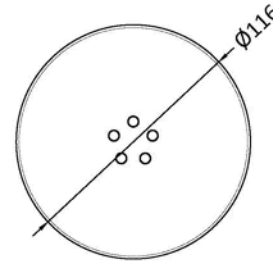

**Sales Code:** STW016

**Barcode:** 5056883741306

**Brand:** nuie

**Description:** nuie 90mm Brushed Bronze Fast Flow Shower Tray Waste

### Product Dimensions

|                 |                               |
|-----------------|-------------------------------|
| Product         | 99 x 116 x 116mm (H x W x D)  |
| Packaged        | 100 x 135 x 170mm (H x W x D) |
| Nett Weight     | 0.31 kg                       |
| Packaged Weight | 0.37 kg                       |

### Product Details

|                   |                |
|-------------------|----------------|
| Country of Origin | China          |
| Product Material  | Polypropylene  |
| Waste Type        | Fast Flow      |
| Colour/Finish     | Brushed Bronze |
| Style             | Contemporary   |
| Waste Shape       | Round          |