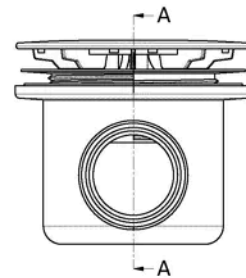

**Sales Code:** STW016

**Barcode:** 5056883741306

**Brand:** nuie

**Description:** nuie 90mm Brushed Bronze Fast Flow Shower Tray Waste

### Product Dimensions

|                 |                               |
|-----------------|-------------------------------|
| Product         | 99 x 116 x 116mm (H x W x D)  |
| Packaged        | 100 x 135 x 170mm (H x W x D) |
| Nett Weight     | 0.31 kg                       |
| Packaged Weight | 0.37 kg                       |

### Product Details

|                   |                |
|-------------------|----------------|
| Country of Origin | China          |
| Product Material  | Polypropylene  |
| Waste Type        | Fast Flow      |
| Colour/Finish     | Brushed Bronze |
| Style             | Contemporary   |
| Waste Shape       | Round          |