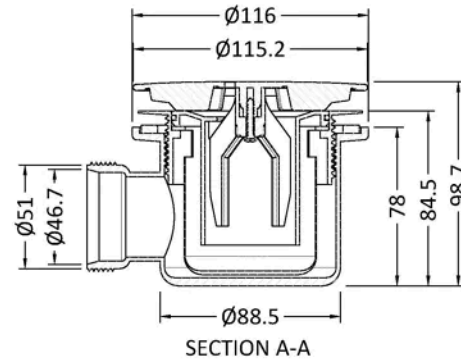

**Sales Code:** STW016

**Barcode:** 5056883741306

**Brand:** nuie

**Description:** nuie 90mm Brushed Bronze Fast Flow Shower Tray Waste

### Product Dimensions

|                 |                               |
|-----------------|-------------------------------|
| Product         | 99 x 116 x 116mm (H x W x D)  |
| Packaged        | 100 x 135 x 170mm (H x W x D) |
| Nett Weight     | 0.31 kg                       |
| Packaged Weight | 0.37 kg                       |

### Product Details

|                   |                |
|-------------------|----------------|
| Country of Origin | China          |
| Product Material  | Polypropylene  |
| Waste Type        | Fast Flow      |
| Colour/Finish     | Brushed Bronze |
| Style             | Contemporary   |
| Waste Shape       | Round          |