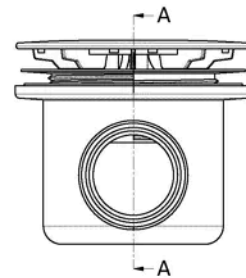

Sales Code: STW015

Barcode: 5056883741290

Brand: nuie

Description: nuie 90mm Brushed Bronze Fast Flow Shower Tray Waste

Product Dimensions

Product	99 x 116 x 116mm (H x W x D)
Packaged	100 x 135 x 170mm (H x W x D)
Nett Weight	0.31 kg
Packaged Weight	0.37 kg

Product Details

Country of Origin	China
Product Material	Polypropylene
Waste Type	Fast Flow
Colour/Finish	Brushed Bronze
Style	Contemporary
Waste Shape	Round