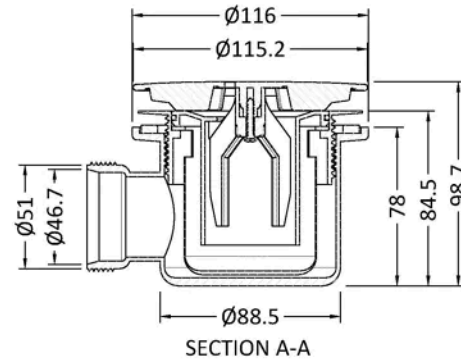

Sales Code: STW015

Barcode: 5056883741290

Brand: nuie

Description: nuie 90mm Brushed Bronze Fast Flow Shower Tray Waste

Product Dimensions

Product	99 x 116 x 116mm (H x W x D)
Packaged	100 x 135 x 170mm (H x W x D)
Nett Weight	0.31 kg
Packaged Weight	0.37 kg

Product Details

Country of Origin	China
Product Material	Polypropylene
Waste Type	Fast Flow
Colour/Finish	Brushed Bronze
Style	Contemporary
Waste Shape	Round