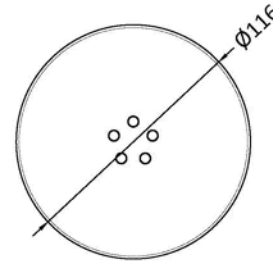

Sales Code: STW015

Barcode: 5056883741290

Brand: nuie

Description: nuie 90mm Brushed Bronze Fast Flow Shower Tray Waste

Product Dimensions

Product	99 x 116 x 116mm (H x W x D)
Packaged	100 x 135 x 170mm (H x W x D)
Nett Weight	0.31 kg
Packaged Weight	0.37 kg

Product Details

Country of Origin	China
Product Material	Polypropylene
Waste Type	Fast Flow
Colour/Finish	Brushed Bronze
Style	Contemporary
Waste Shape	Round