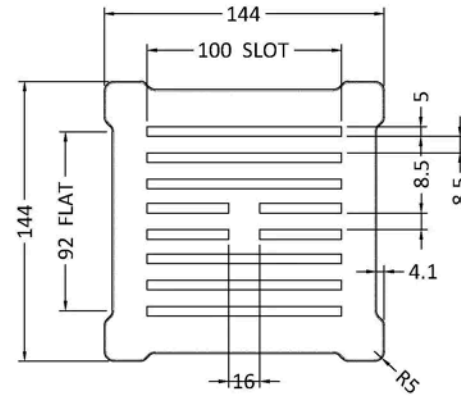

Sales Code: STW015S

Barcode: 5056883741276

Brand: nuie

Description: nuie Brushed Bronze Grid Square Shower Tray Waste

Product Dimensions

Product	86 x 144 x 144mm (H x W x D)
Packaged	123 x 162 x 188mm (H x W x D)
Nett Weight	0.6 kg
Packaged Weight	0.6 kg

Product Details

Country of Origin	China
Product Material	Stainless Steel
Waste Type	Grid
Colour/Finish	Brushed Bronze
Style	Contemporary
Waste Shape	Square