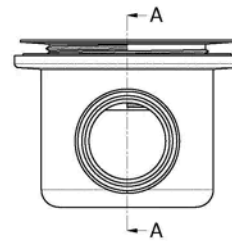

Sales Code: STW015S

Barcode: 5056883741276

Brand: nuie

Description: nuie Brushed Bronze Grid Square Shower Tray Waste

Product Dimensions

Product	86 x 144 x 144mm (H x W x D)
Packaged	123 x 162 x 188mm (H x W x D)
Nett Weight	0.6 kg
Packaged Weight	0.6 kg

Product Details

Country of Origin	China
Product Material	Stainless Steel
Waste Type	Grid
Colour/Finish	Brushed Bronze
Style	Contemporary
Waste Shape	Square