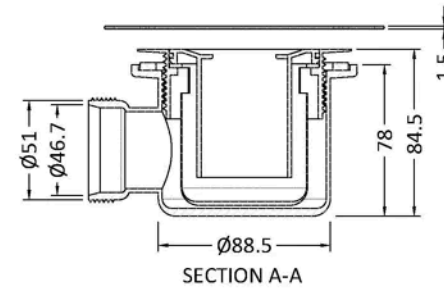

Sales Code: STW015S

Barcode: 5056883741276

Brand: nuie

Description: nuie Brushed Bronze Grid Square Shower Tray Waste

Product Dimensions

Product	86 x 144 x 144mm (H x W x D)
Packaged	123 x 162 x 188mm (H x W x D)
Nett Weight	0.6 kg
Packaged Weight	0.6 kg

Product Details

Country of Origin	China
Product Material	Stainless Steel
Waste Type	Grid
Colour/Finish	Brushed Bronze
Style	Contemporary
Waste Shape	Square