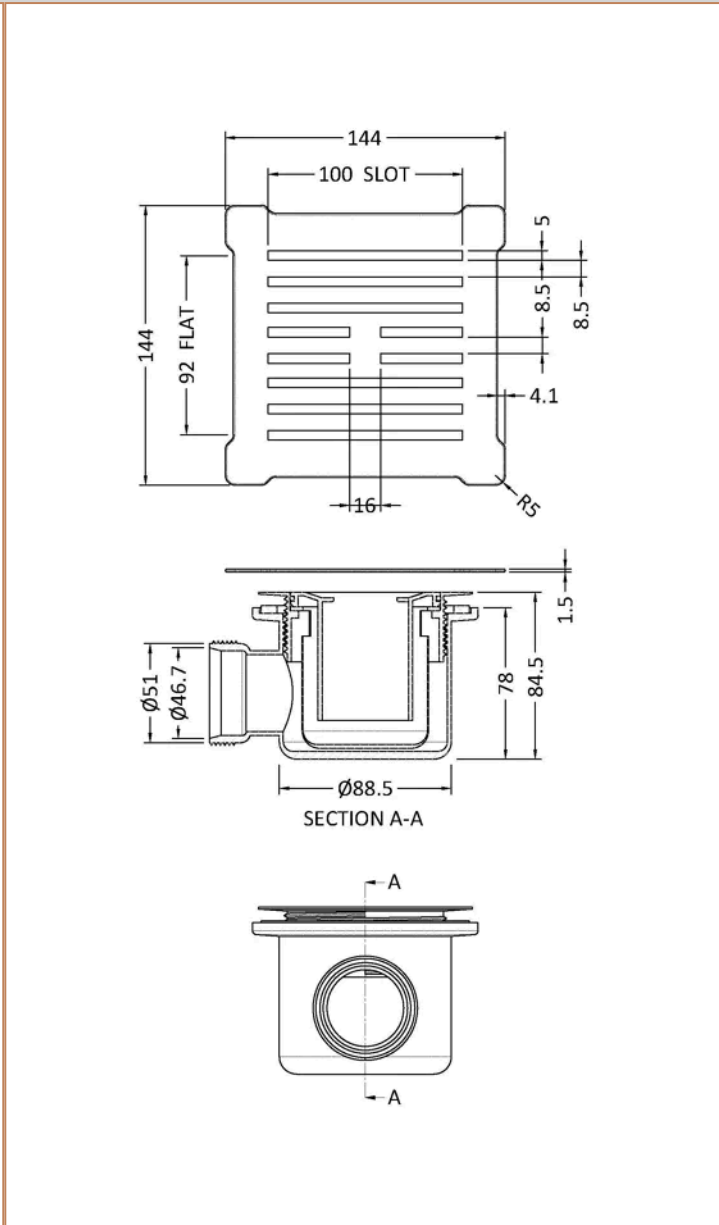

**Sales Code:** STW008S

**Barcode:** 5056883741269

**Brand:** nuie

**Description:** nuie Brushed Pewter Grid Square Shower Tray Waste

### Product Dimensions

Product	86 x 144 x 144mm (H x W x D)
Packaged	123 x 162 x 188mm (H x W x D)
Nett Weight	0.6 kg
Packaged Weight	0.6 kg

### Product Details

Country of Origin	China
Product Material	Stainless Steel
Waste Type	Grid
Colour/Finish	Brushed Pewter
Style	Contemporary
Waste Shape	Square