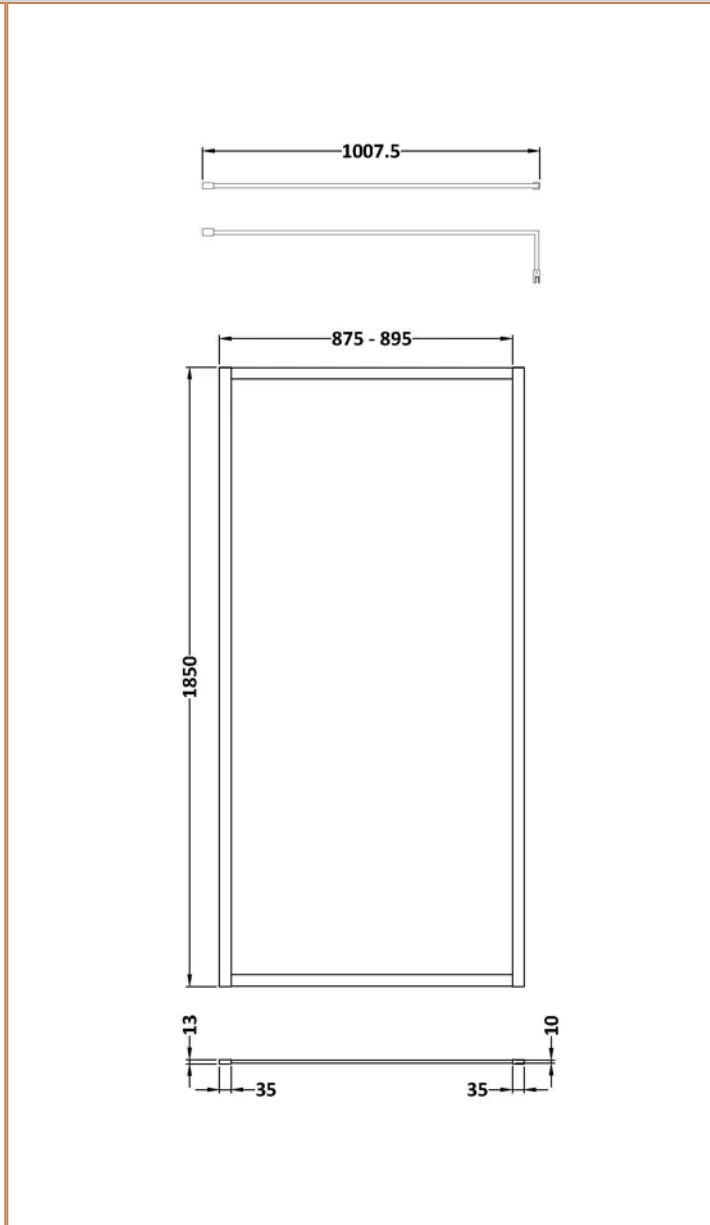

Sales Code: WRFGM1810

Barcode: 5056883735701

Brand: nuie

Description: nuie 1000mm Brushed Pewter Wetroom Panel

Product Dimensions

Product	1850 x 1000 x 13mm (H x W x D)
Packaged	550 x 550 x 550mm (H x W x D)
Packaged Weight	0 kg

Product Details

Country of Origin	China
Product Material	Aluminium
Colour/Finish	Brushed Pewter
Style	Contemporary
Adjustment Max	1000
Adjustment Min	980
Ce Certified	Yes
Enclosure Design	Framed
Frame Finish	Brushed Pewter
Glass Thickness	8 mm
Handles Included	No