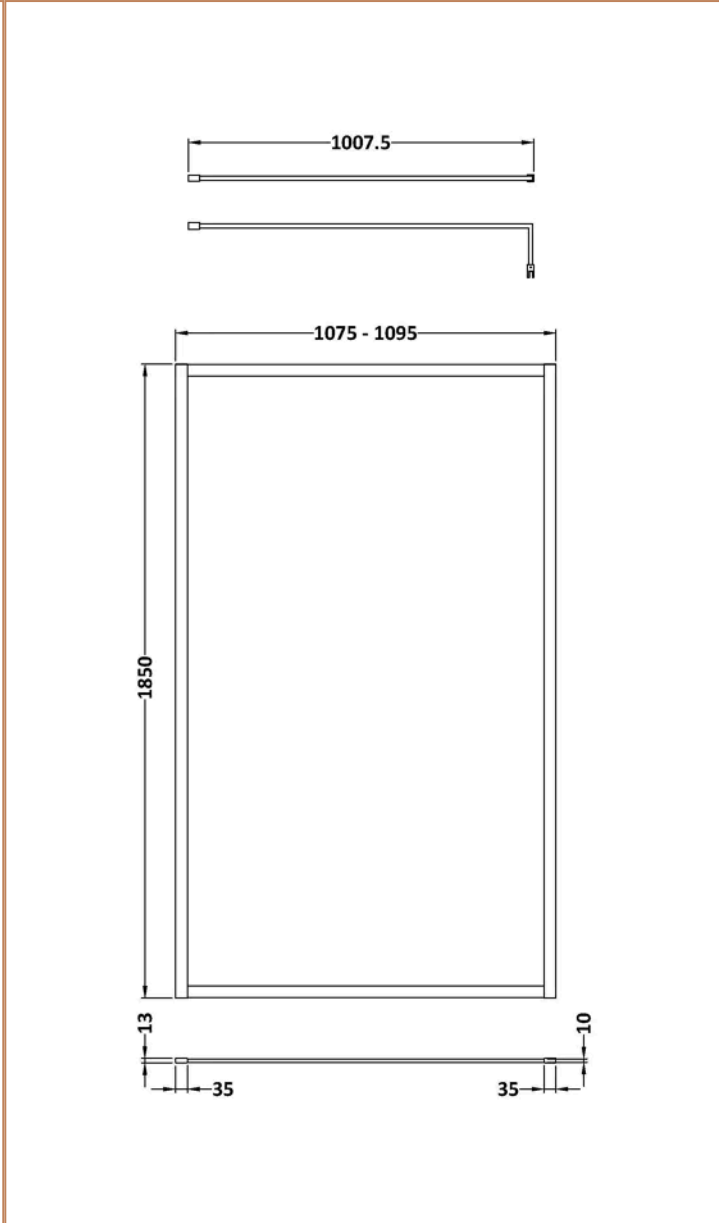

Sales Code: WRFBZ1811

Barcode: 5056883730218

Brand: nuie

Description: nuie 1100mm Brushed Bronze Wetroom Panel

Product Dimensions

Product	1850 x 1100 x 13mm (H x W x D)
Packaged	550 x 550 x 550mm (H x W x D)
Packaged Weight	0 kg

Product Details

Country of Origin	China
Product Material	Aluminium
Colour/Finish	Brushed Bronze
Style	Contemporary
Adjustment Max	1093
Adjustment Min	1075
Ce Certified	Yes
Enclosure Design	Framed
Frame Finish	Brushed Bronze
Glass Thickness	8 mm
Handles Included	No