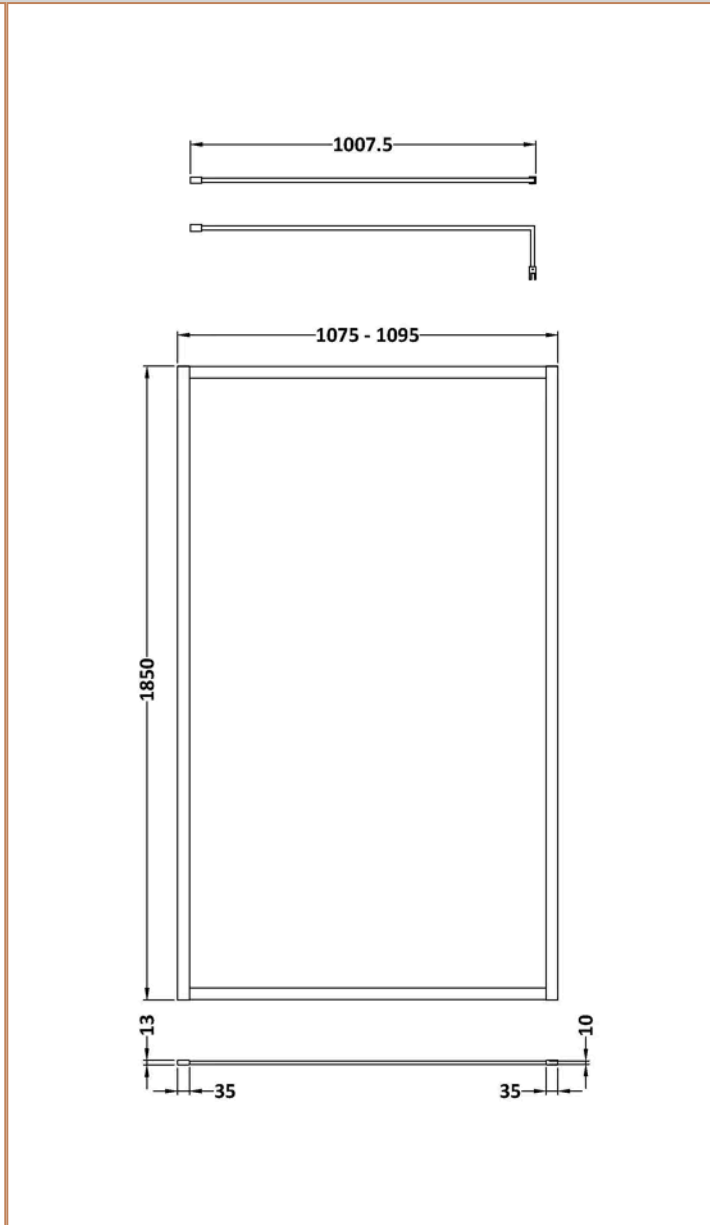

**Sales Code:** WRFGM1811

**Barcode:** 5056883735718

**Brand:** nuie

**Description:** nuie 1100mm Brushed Pewter Wetroom Panel

**Product Dimensions**

Product	1850 x 1100 x 13mm (H x W x D)
Packaged	550 x 550 x 550mm (H x W x D)
Packaged Weight	0 kg

**Product Details**

Country of Origin	China
Product Material	Aluminium
Colour/Finish	Brushed Pewter
Style	Contemporary
Adjustment Max	1093
Adjustment Min	1075
Ce Certified	Yes
Enclosure Design	Framed
Frame Finish	Brushed Pewter
Glass Thickness	8 mm
Handles Included	No