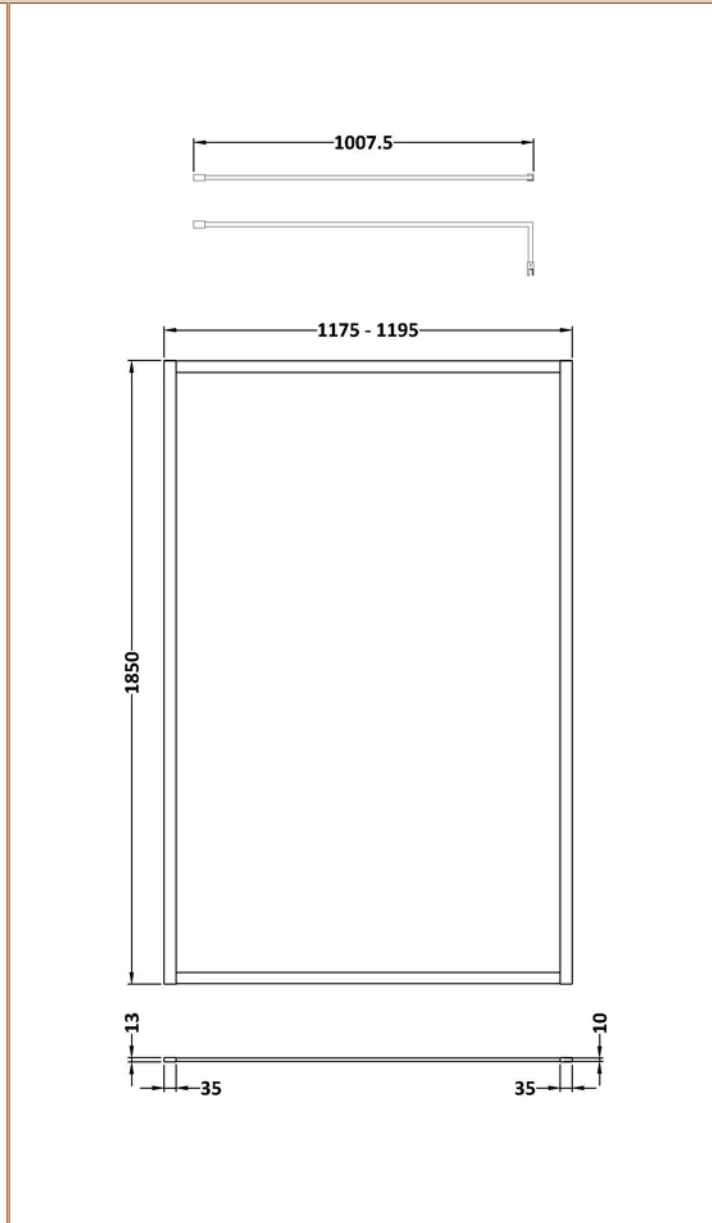

**Sales Code:** WRFBZ1812

**Barcode:** 5056883730225

**Brand:** nuie

**Description:** nuie 1200mm Brushed Bronze Wetroom Panel

**Product Dimensions**

Product	1850 x 1200 x 13mm (H x W x D)
Packaged	550 x 550 x 550mm (H x W x D)
Packaged Weight	0 kg

**Product Details**

Country of Origin	China
Product Material	Aluminium
Colour/Finish	Brushed Bronze
Style	Contemporary
Adjustment Max	1200
Adjustment Min	1180
Ce Certified	Yes
Enclosure Design	Framed
Frame Finish	Brushed Bronze
Glass Thickness	8 mm
Handles Included	No