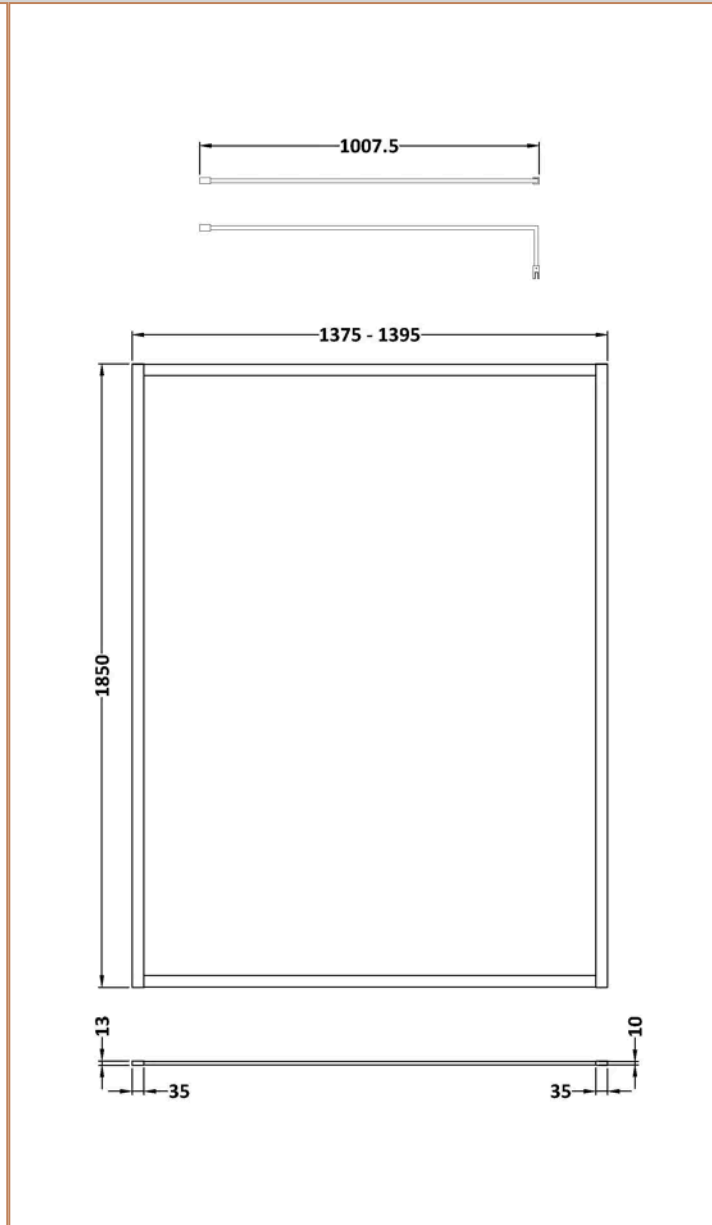

Sales Code: WRFBZ1814

Barcode: 5056883730232

Brand: nuie

Description: nuie 1400mm Brushed Bronze Wetroom Panel

Product Dimensions

Product	1850 x 1400 x 13mm (H x W x D)
Packaged	550 x 550 x 550mm (H x W x D)
Packaged Weight	0 kg

Product Details

Country of Origin	China
Product Material	Aluminium
Colour/Finish	Brushed Bronze
Style	Contemporary
Adjustment Max	1400
Adjustment Min	1380
Ce Certified	Yes
Enclosure Design	Framed
Frame Finish	Brushed Bronze
Glass Thickness	8 mm
Handles Included	No