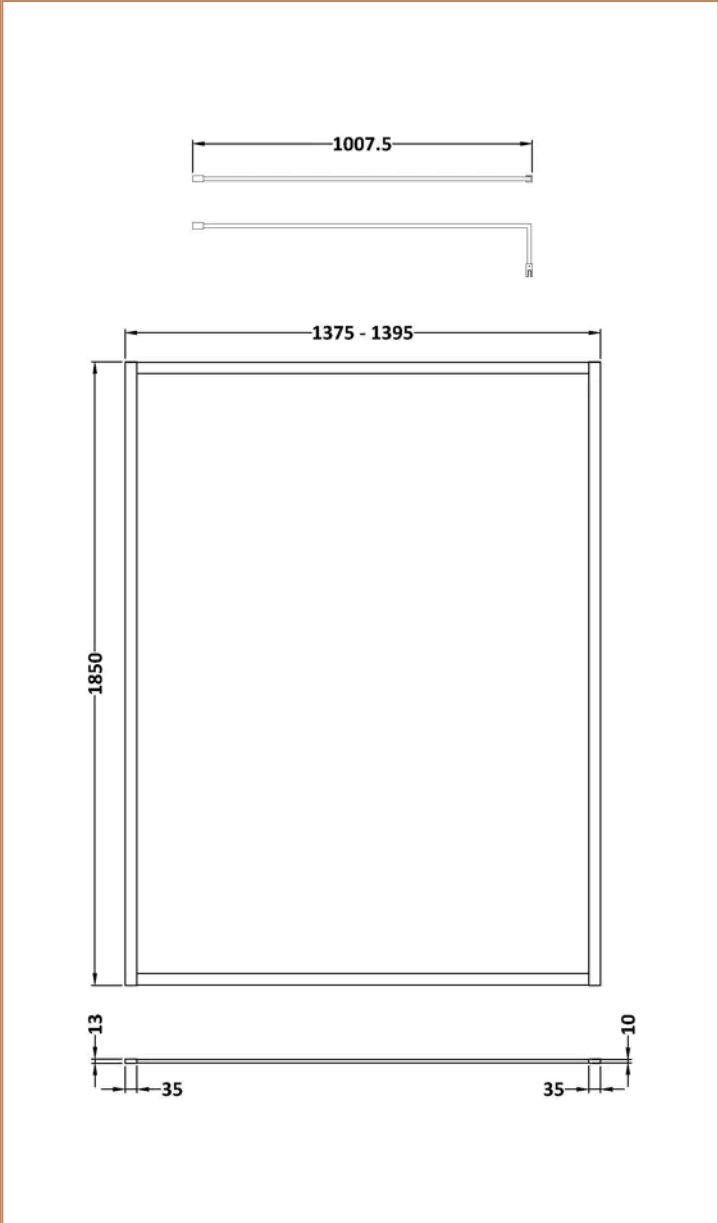

**Sales Code:** WRFGM1814

**Barcode:** 5056883735732

**Brand:** nuie

**Description:** nuie 1400mm Brushed Pewter Wetroom Panel

**Product Dimensions**

Product	1850 x 1400 x 13mm (H x W x D)
Packaged	550 x 550 x 550mm (H x W x D)
Packaged Weight	0 kg

**Product Details**

Country of Origin	China
Product Material	Aluminium
Colour/Finish	Brushed Pewter
Style	Contemporary
Adjustment Max	1400
Adjustment Min	1380
Ce Certified	Yes
Enclosure Design	Framed
Frame Finish	Brushed Pewter
Glass Thickness	8 mm
Handles Included	No