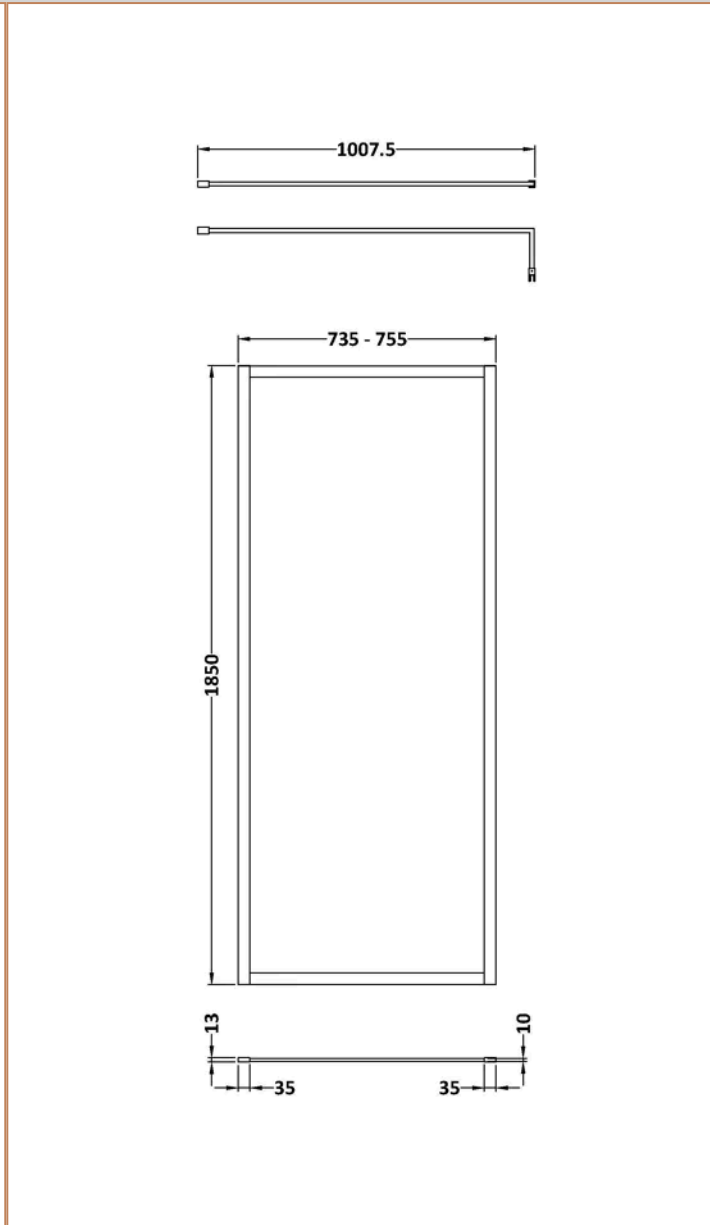

**Sales Code:** WRFBZ1876

**Barcode:** 5056883730256

**Brand:** nuie

**Description:** nuie 760mm Brushed Bronze Wetroom Panel

**Product Dimensions**

Product	1850 x 760 x 13mm (H x W x D)
Packaged	550 x 550 x 550mm (H x W x D)
Packaged Weight	0 kg

**Product Details**

Country of Origin	China
Product Material	Aluminium
Colour/Finish	Brushed Bronze
Style	Contemporary
Adjustment Max	760
Adjustment Min	740
Ce Certified	Yes
Enclosure Design	Framed
Frame Finish	Brushed Bronze
Glass Thickness	8 mm
Handles Included	No