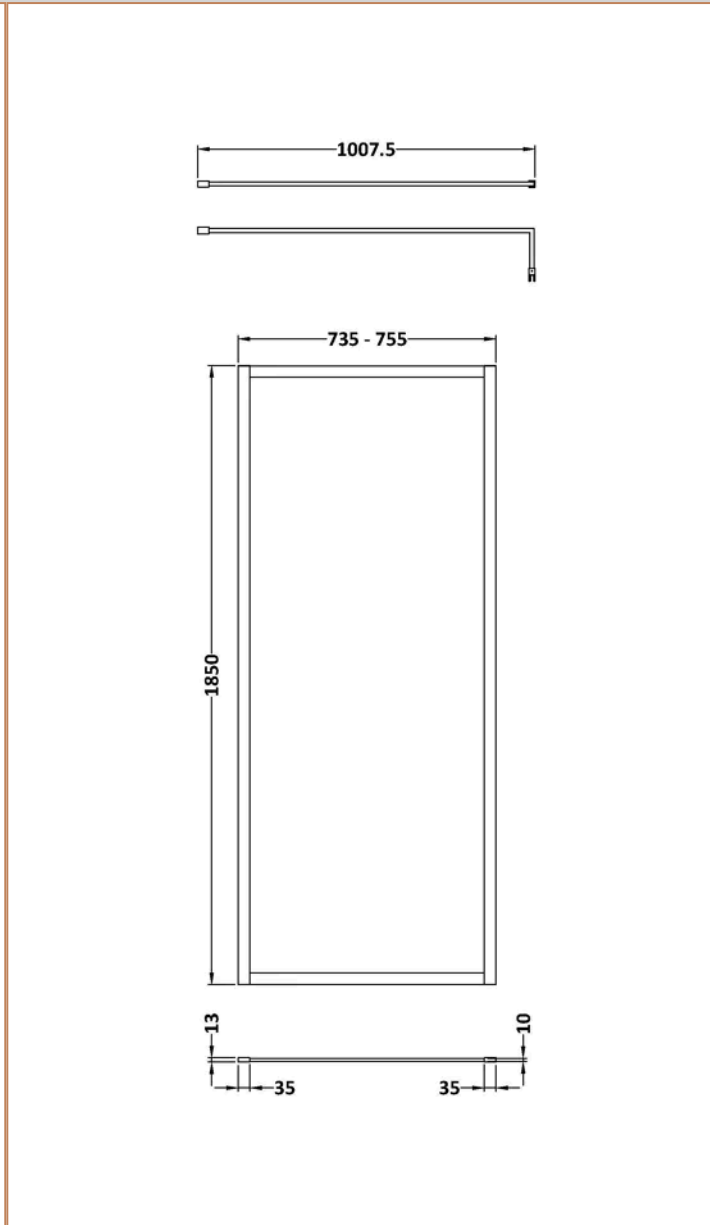

Sales Code: WRFGM1876

Barcode: 5056883735756

Brand: nuie

Description: nuie 760mm Brushed Pewter Wetroom Panel

Product Dimensions

Product	1850 x 760 x 13mm (H x W x D)
Packaged	550 x 550 x 550mm (H x W x D)
Packaged Weight	0 kg

Product Details

Country of Origin	China
Product Material	Aluminium
Colour/Finish	Brushed Pewter
Style	Contemporary
Adjustment Max	760
Adjustment Min	740
Ce Certified	Yes
Enclosure Design	Framed
Frame Finish	Brushed Pewter
Glass Thickness	8 mm
Handles Included	No