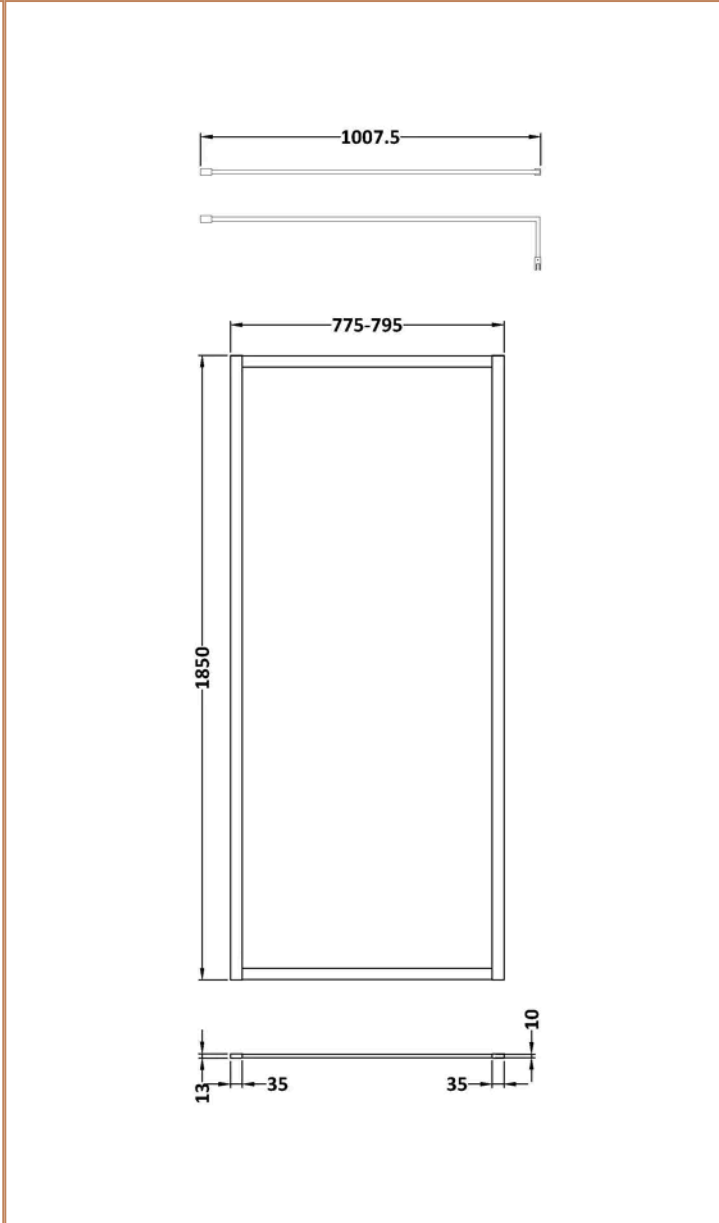

Sales Code: WRFGM1880

Barcode: 5056883735763

Brand: nuie

Description: nuie 800mm Brushed Pewter Wetroom Panel

Product Dimensions

Product	1850 x 800 x 13mm (H x W x D)
Packaged	550 x 550 x 550mm (H x W x D)
Packaged Weight	0 kg

Product Details

Country of Origin	China
Product Material	Aluminium
Colour/Finish	Brushed Pewter
Style	Contemporary
Adjustment Max	800
Adjustment Min	780
Ce Certified	Yes
Enclosure Design	Framed
Frame Finish	Brushed Pewter
Glass Thickness	8 mm
Handles Included	No