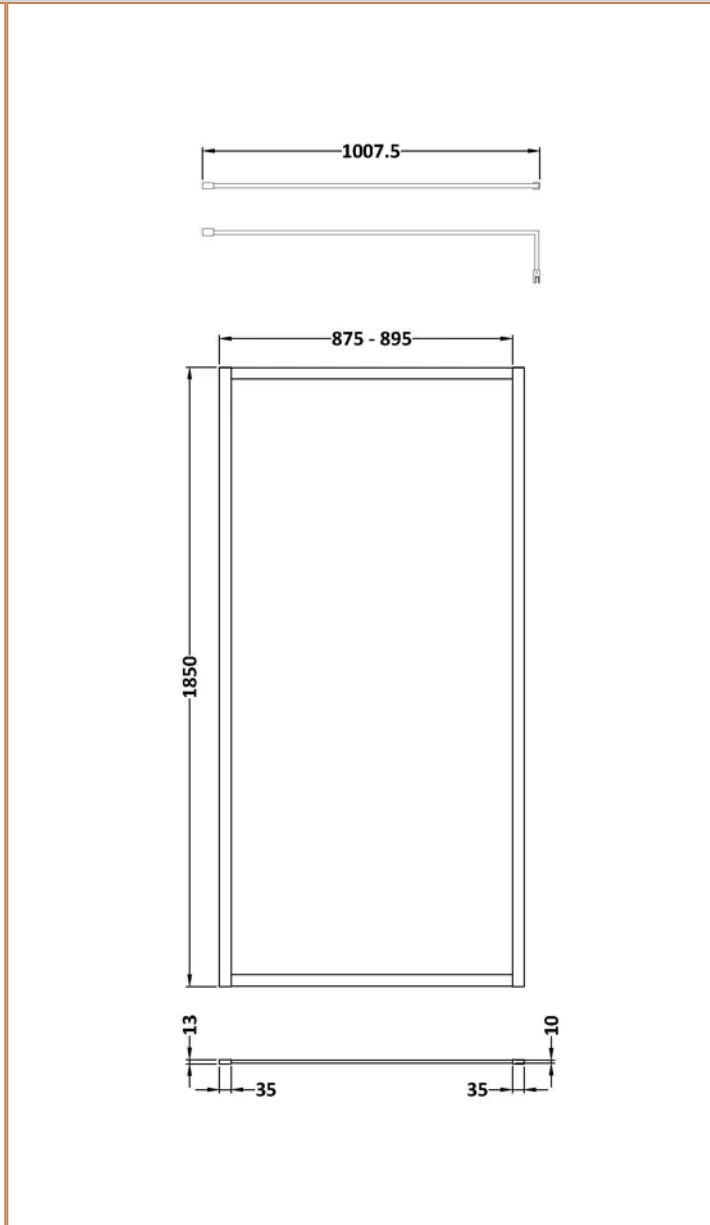

Sales Code: WRFGM1890

Barcode: 5056883735770

Brand: nuie

Description: nuie 900mm Brushed Pewter Wetroom Panel

Product Dimensions

Product	1850 x 900 x 13mm (H x W x D)
Packaged	550 x 550 x 550mm (H x W x D)
Packaged Weight	0 kg

Product Details

Country of Origin	China
Product Material	Aluminium
Colour/Finish	Brushed Pewter
Style	Contemporary
Adjustment Max	900
Adjustment Min	880
Ce Certified	Yes
Enclosure Design	Framed
Frame Finish	Brushed Pewter
Glass Thickness	8 mm
Handles Included	No