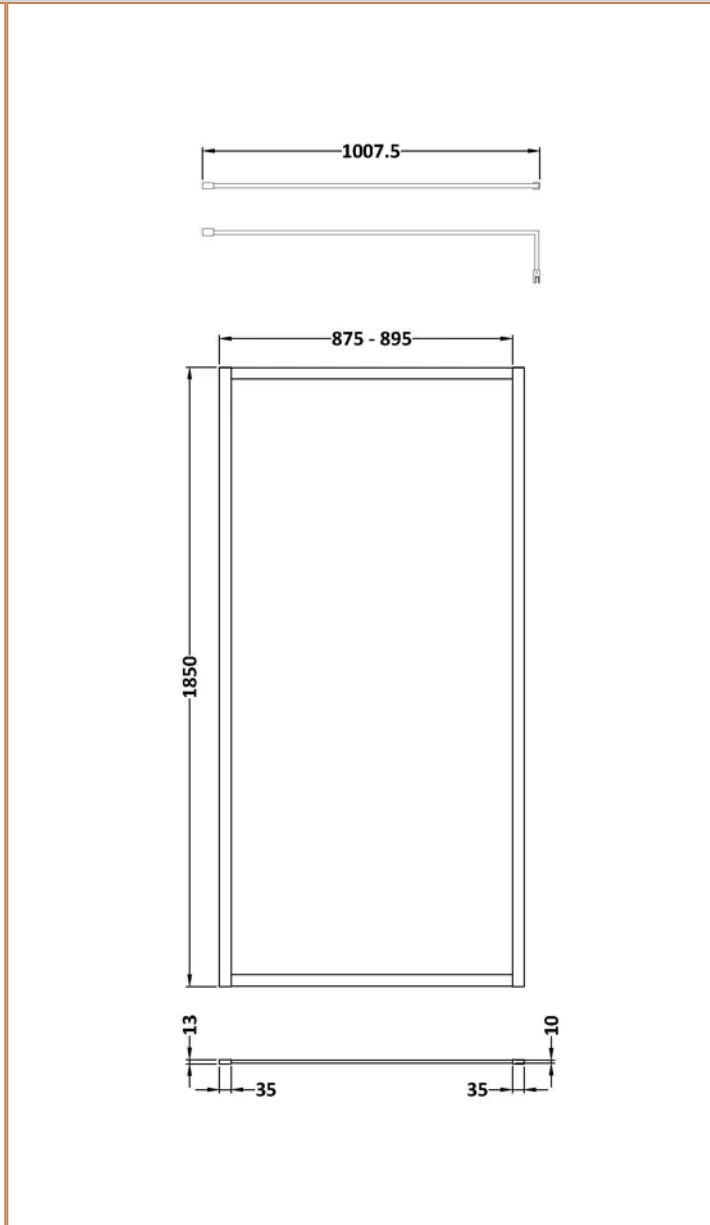

Sales Code: WRSCOBZ10

Barcode: 5056883730287

Brand: nuie

Description: nuie 1000mm Brushed Bronze Wetroom Panel

Product Dimensions

Product	1850 x 1000 x 13mm (H x W x D)
Packaged	1920 x 1050 x 60mm (H x W x D)
Packaged Weight	0 kg

Product Details

Country of Origin	China
Product Material	Aluminium
Colour/Finish	Brushed Bronze
Style	Contemporary
Adjustment Max	1000
Adjustment Min	980
Ce Certified	Yes
Enclosure Design	Framed
Frame Finish	Brushed Bronze
Glass Thickness	8 mm
Handles Included	No