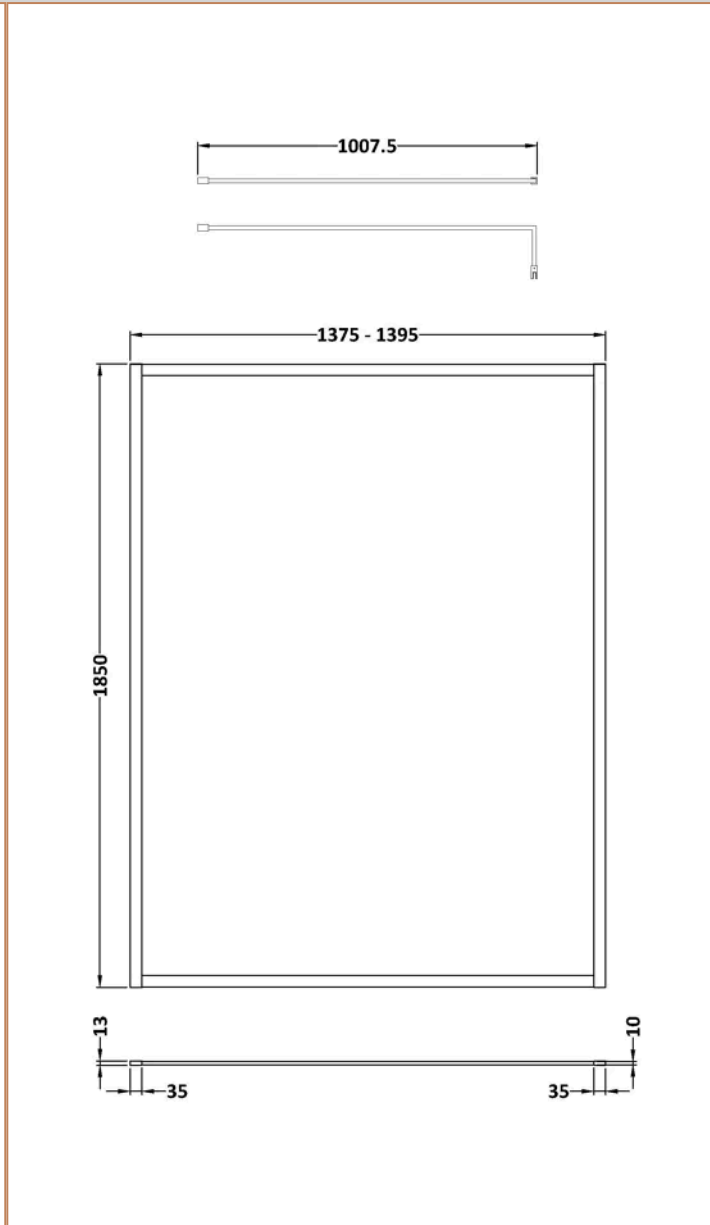

Sales Code: WRSCOBZ14

Barcode: 5056883730317

Brand: nuie

Description: nuie 1400mm Brushed Bronze Wetroom Panel

Product Dimensions

Product	1850 x 1400 x 13mm (H x W x D)
Packaged	1920 x 1450 x 60mm (H x W x D)
Packaged Weight	0 kg

Product Details

Country of Origin	China
Product Material	Aluminium
Colour/Finish	Brushed Bronze
Style	Contemporary
Adjustment Max	1400
Adjustment Min	1380
Ce Certified	Yes
Enclosure Design	Framed
Frame Finish	Brushed Bronze
Glass Thickness	8 mm
Handles Included	No