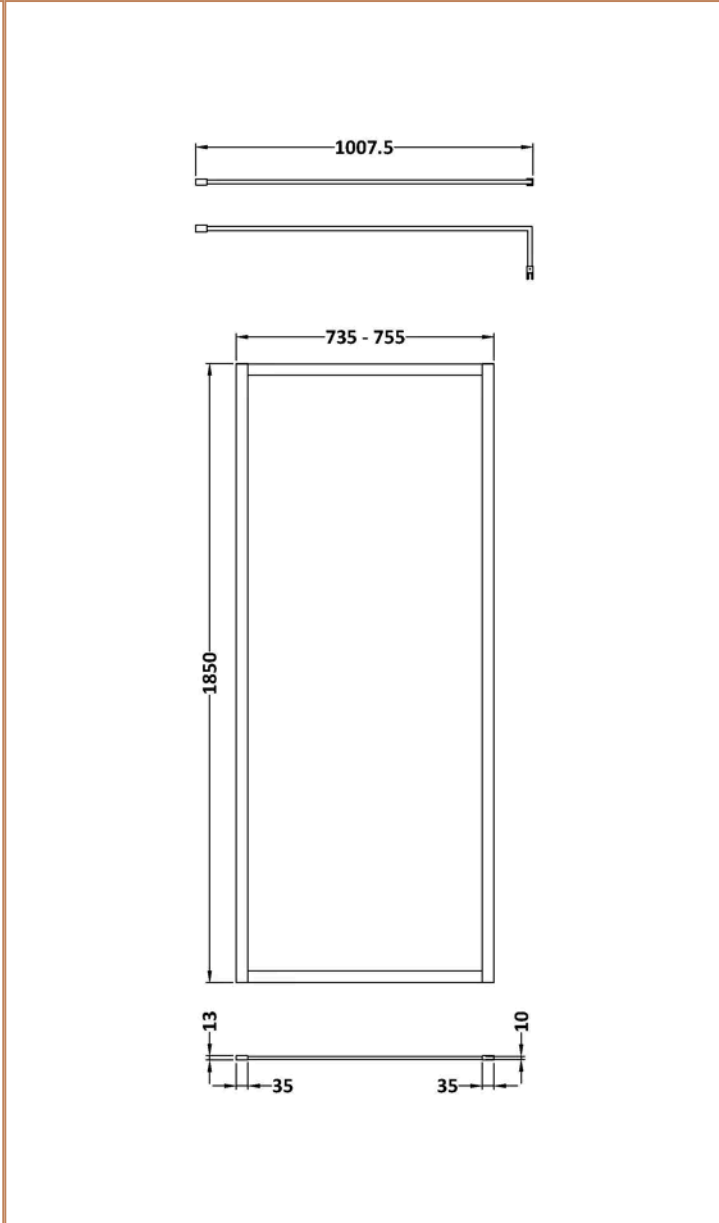

Sales Code: WRSCOBZ76

Barcode: 5056883730331

Brand: nuie

Description: nuie 760mm Brushed Bronze Wetroom Panel

Product Dimensions

Product	1850 x 760 x 13mm (H x W x D)
Packaged	1920 x 810 x 60mm (H x W x D)
Packaged Weight	0 kg

Product Details

Country of Origin	China
Product Material	Aluminium
Colour/Finish	Brushed Bronze
Style	Contemporary
Adjustment Max	760
Adjustment Min	740
Ce Certified	Yes
Enclosure Design	Framed
Frame Finish	Brushed Bronze
Glass Thickness	8 mm
Handles Included	No