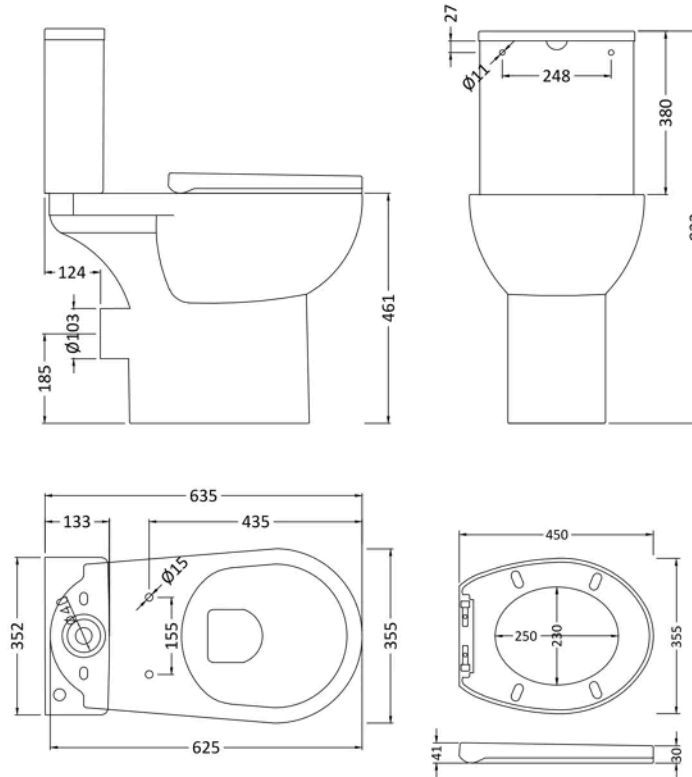

Sales Code: NCS791

Barcode: 5056817796457

Brand: nuie

Description: nuie Fay Rimless Comfort Height Close Coupled Toilet With Soft Close Seat

Product Dimensions

Product	845 x 385 x 610mm (H x W x D)
Packaged	415 x 725 x 410mm (H x W x D)
Nett Weight	43.5 kg
Packaged Weight	44 kg

Product Details

Country of Origin	China
Product Material	Vitreous China
Colour/Finish	White
Style	Contemporary
Ce Certified	Yes
Includes Seat	Yes
Pan Type	Comfort Height, Open To Wall