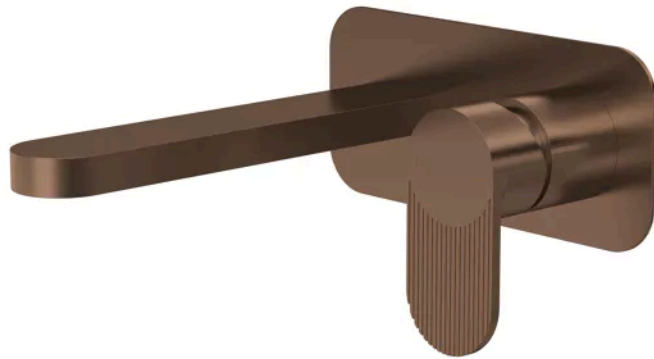

Sales Code: BIN1528F

Barcode: 5056678478752

Brand: nuie

Description: nuie Cyprus Brushed Bronze Basin Mixer

Product Dimensions

Product	108 x 180 x 193mm (H x W x D)
Packaged	115 x 205 x 250mm (H x W x D)
Outer Box	500 x 300mm (W x D)
Nett Weight	1.86 kg
Packaged Weight	1.86 kg

Packaging Details

Label Size (mm)	50 x 100
Label Colour	White
Label Qty	1.0000

Product Details

Country of Origin	China
Product Material	Brass
Control Type	Manual
Waste Type	Push Button
WRAS Approved	Yes
Valve/Cartridge Type	Single Lever Cartridge
Colour/Finish	Brushed Bronze
Mount Type	Wall Hung
Style	Contemporary
Handle Type	Lever/Round
Fixings Included	Yes
TMV2 Approved	No
TMV3 Approved	No
Pipe Size	1/2"
Handset Included	No
Hose Included	No
Min Operating Pressure	0.2 Bar
Minimum Operation Pressure	0 Bar
Tap Spout Height	113 mm
Tap Spout Projection	110 mm
Tap Tails Included	Yes
Valve / Cartridge Type	Single Lever Cartridge
Waste Included	No
Wras Approval No	250702015