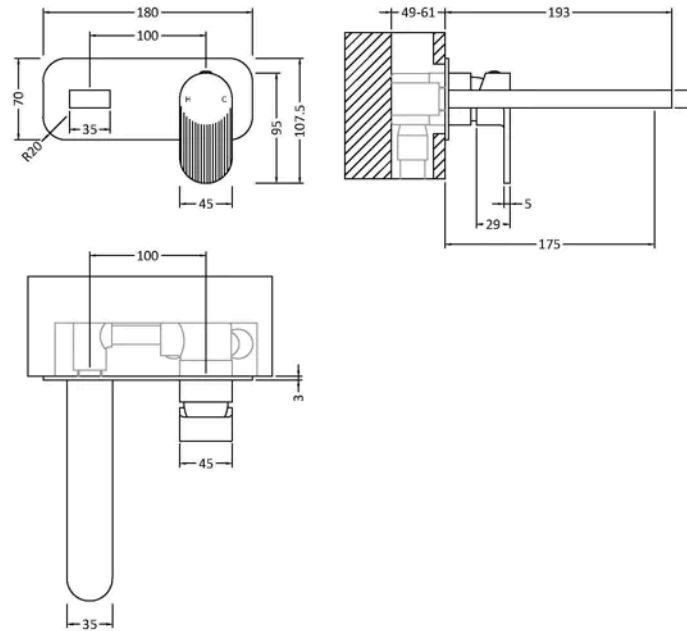

Sales Code: BIN1528F

Barcode: 5056678478752

Brand: nuie

Description: nuie Cyprus Brushed Bronze Basin Mixer

Product Dimensions

Product	108 x 180 x 193mm (H x W x D)
Packaged	115 x 205 x 250mm (H x W x D)
Outer Box	500 x 300mm (W x D)
Nett Weight	1.86 kg
Packaged Weight	1.86 kg

Packaging Details

Label Size (mm)	50 x 100
Label Colour	White
Label Qty	1.0000

Product Details

Country of Origin	China
Product Material	Brass
Control Type	Manual
Waste Type	Push Button
WRAS Approved	Yes
Valve/Cartridge Type	Single Lever Cartridge
Colour/Finish	Brushed Bronze
Mount Type	Wall Hung
Style	Contemporary
Handle Type	Lever/Round
Fixings Included	Yes
TMV2 Approved	No
TMV3 Approved	No
Pipe Size	1/2"
Handset Included	No
Hose Included	No
Min Operating Pressure	0.2 Bar
Minimum Operation Pressure	0 Bar
Tap Spout Height	113 mm
Tap Spout Projection	110 mm
Tap Tails Included	Yes
Valve / Cartridge Type	Single Lever Cartridge
Waste Included	No
Wras Approval No	250702015