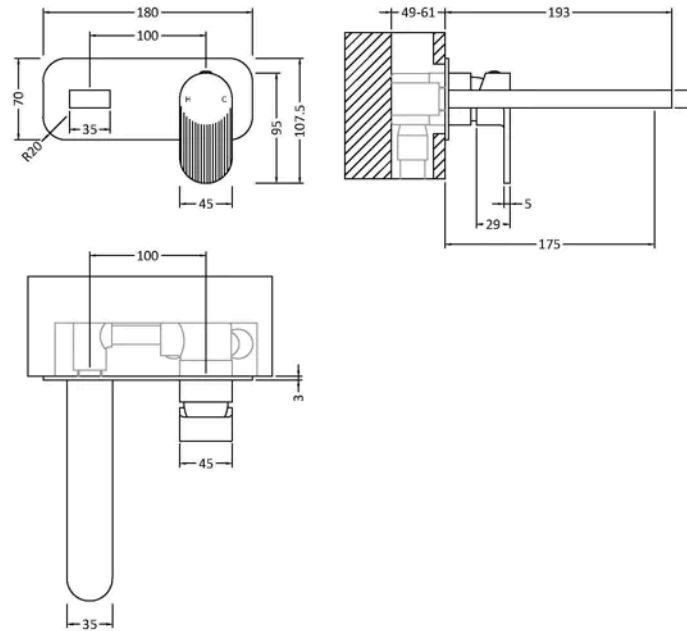

Sales Code: BIN328F

Barcode: 5056678478745

Brand: nuie

Description: nuie Cyprus Chrome Basin Mixer

Product Dimensions

Product	108 x 180 x 193mm (H x W x D)
Packaged	115 x 205 x 250mm (H x W x D)
Outer Box	500 x 300mm (W x D)
Nett Weight	1.86 kg
Packaged Weight	1.86 kg

Packaging Details

Label Size (mm)	50 x 100
Label Colour	White
Label Qty	1.0000

Product Details

Country of Origin	China
Product Material	Brass
Control Type	Manual
Waste Type	Push Button
WRAS Approved	Yes
Valve/Cartridge Type	Single Lever Cartridge
Colour/Finish	Chrome
Mount Type	Wall Hung
Style	Contemporary
Handle Type	Lever/Round
Fixings Included	Yes
TMV2 Approved	No
TMV3 Approved	No
Pipe Size	1/2"
Handset Included	No
Hose Included	No
Min Operating Pressure	0.2 Bar
Minimum Operation Pressure	0 Bar
Tap Spout Height	113 mm
Tap Spout Projection	110 mm
Tap Tails Included	Yes
Valve / Cartridge Type	Single Lever Cartridge
Waste Included	No
Wras Approval No	250702015