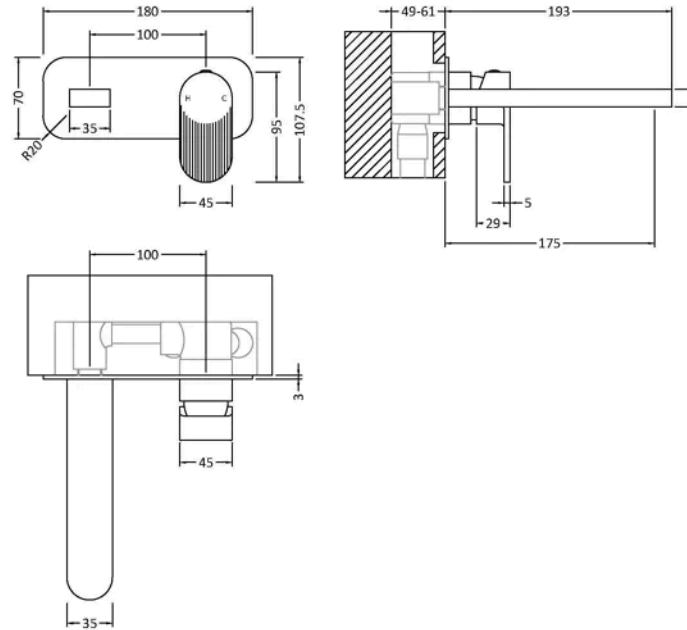

Sales Code: BIN428F

Barcode: 5056678478769

Brand: nuie

Description: nuie Cyprus Matt Black Basin Mixer

Product Dimensions

Product	108 x 180 x 193mm (H x W x D)
Packaged	115 x 205 x 250mm (H x W x D)
Outer Box	500 x 300mm (W x D)
Nett Weight	1.86 kg
Packaged Weight	1.86 kg

Packaging Details

Label Size (mm)	50 x 100
Label Colour	White
Label Qty	1.0000

Product Details

Country of Origin	China
Product Material	Brass
Control Type	Manual
Waste Type	Push Button
WRAS Approved	Yes
Valve/Cartridge Type	Single Lever Cartridge
Colour/Finish	Matt Black
Mount Type	Wall Hung
Style	Contemporary
Handle Type	Lever/Round
Fixings Included	Yes
TMV2 Approved	No
TMV3 Approved	No
Pipe Size	1/2"
Handset Included	No
Hose Included	No
Min Operating Pressure	0.2 Bar
Minimum Operation Pressure	0 Bar
Tap Spout Height	113 mm
Tap Spout Projection	110 mm
Tap Tails Included	Yes
Valve / Cartridge Type	Single Lever Cartridge
Waste Included	No
Wras Approval No	250702015