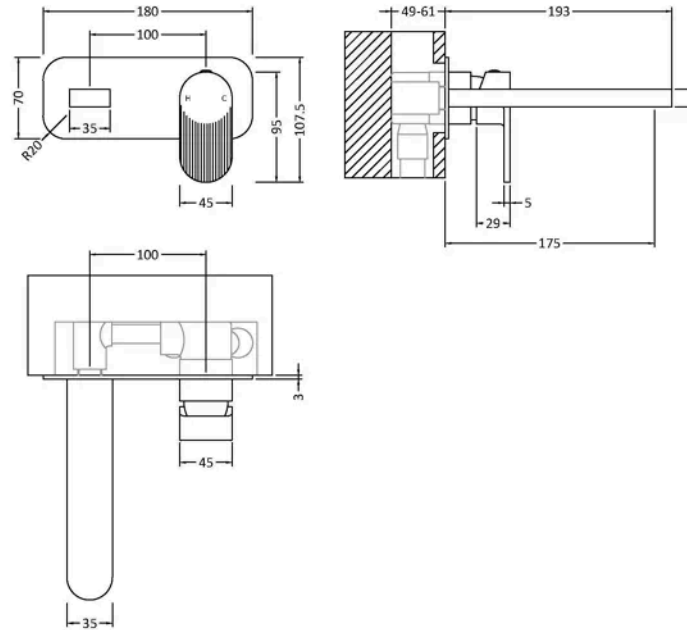

**Sales Code:** BIN728F

**Barcode:** 5056678478783

**Brand:** nuie

**Description:** nuie Cyprus Brushed Pewter Basin Mixer

**Product Dimensions**

Product	108 x 180 x 193mm (H x W x D)
Packaged	115 x 205 x 250mm (H x W x D)
Outer Box	500 x 300mm (W x D)
Nett Weight	1.86 kg
Packaged Weight	1.86 kg

**Packaging Details**

Label Size (mm)	50 x 100
Label Colour	White
Label Qty	1.0000

**Product Details**

Country of Origin	China
Product Material	Brass
Control Type	Manual
Waste Type	Push Button
WRAS Approved	Yes
Valve/Cartridge Type	Single Lever Cartridge
Colour/Finish	Brushed Pewter
Mount Type	Wall Hung
Style	Contemporary
Handle Type	Lever/Round
Fixings Included	Yes
TMV2 Approved	No
TMV3 Approved	No
Pipe Size	1/2"
Handset Included	No
Hose Included	No
Min Operating Pressure	0.2 Bar
Minimum Operation Pressure	0 Bar
Tap Spout Height	113 mm
Tap Spout Projection	110 mm
Tap Tails Included	Yes
Valve / Cartridge Type	Single Lever Cartridge
Waste Included	No
Wras Approval No	250702015