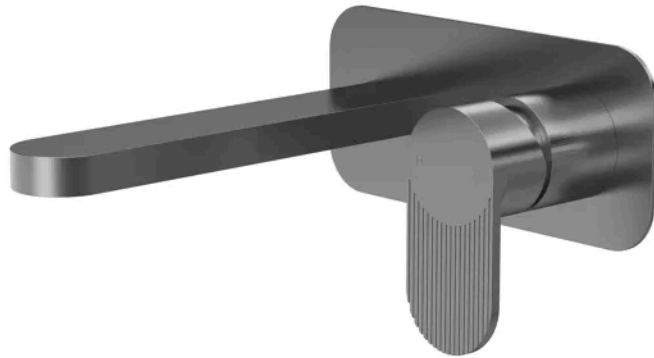

**Sales Code:** BIN728F

**Barcode:** 5056678478783

**Brand:** nuie

**Description:** nuie Cyprus Brushed Pewter Basin Mixer

**Product Dimensions**

Product	108 x 180 x 193mm (H x W x D)
Packaged	115 x 205 x 250mm (H x W x D)
Outer Box	500 x 300mm (W x D)
Nett Weight	1.86 kg
Packaged Weight	1.86 kg

**Packaging Details**

Label Size (mm)	50 x 100
Label Colour	White
Label Qty	1.0000

**Product Details**

Country of Origin	China
Product Material	Brass
Control Type	Manual
Waste Type	Push Button
WRAS Approved	Yes
Valve/Cartridge Type	Single Lever Cartridge
Colour/Finish	Brushed Pewter
Mount Type	Wall Hung
Style	Contemporary
Handle Type	Lever/Round
Fixings Included	Yes
TMV2 Approved	No
TMV3 Approved	No
Pipe Size	1/2"
Handset Included	No
Hose Included	No
Min Operating Pressure	0.2 Bar
Minimum Operation Pressure	0 Bar
Tap Spout Height	113 mm
Tap Spout Projection	110 mm
Tap Tails Included	Yes
Valve / Cartridge Type	Single Lever Cartridge
Waste Included	No
Wras Approval No	250702015