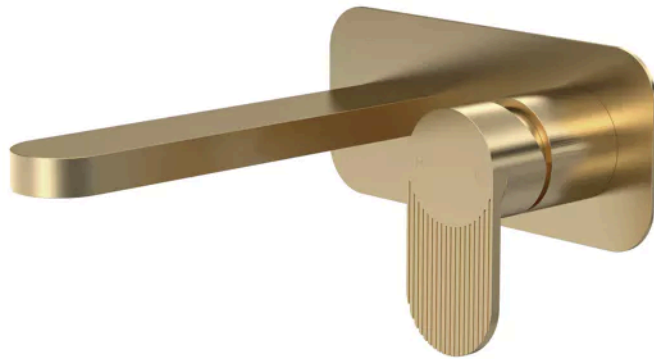

Sales Code: BIN828F

Barcode: 5056678478776

Brand: nuie

Description: nuie Cyprus Brushed Brass Basin Mixer

Product Dimensions

Product	108 x 180 x 193mm (H x W x D)
Packaged	115 x 205 x 250mm (H x W x D)
Outer Box	500 x 300mm (W x D)
Nett Weight	1.86 kg
Packaged Weight	1.86 kg

Packaging Details

Label Size (mm)	50 x 100
Label Colour	White
Label Qty	1.0000

Product Details

Country of Origin	China
Product Material	Brass
Control Type	Manual
Waste Type	Push Button
WRAS Approved	Yes
Valve/Cartridge Type	Single Lever Cartridge
Colour/Finish	Brushed Brass
Mount Type	Wall Hung
Style	Contemporary
Handle Type	Lever/Round
Fixings Included	Yes
TMV2 Approved	No
TMV3 Approved	No
Pipe Size	1/2"
Handset Included	No
Hose Included	No
Min Operating Pressure	0.2 Bar
Minimum Operation Pressure	0 Bar
Tap Spout Height	113 mm
Tap Spout Projection	110 mm
Tap Tails Included	Yes
Valve / Cartridge Type	Single Lever Cartridge
Waste Included	No
Wras Approval No	250702015