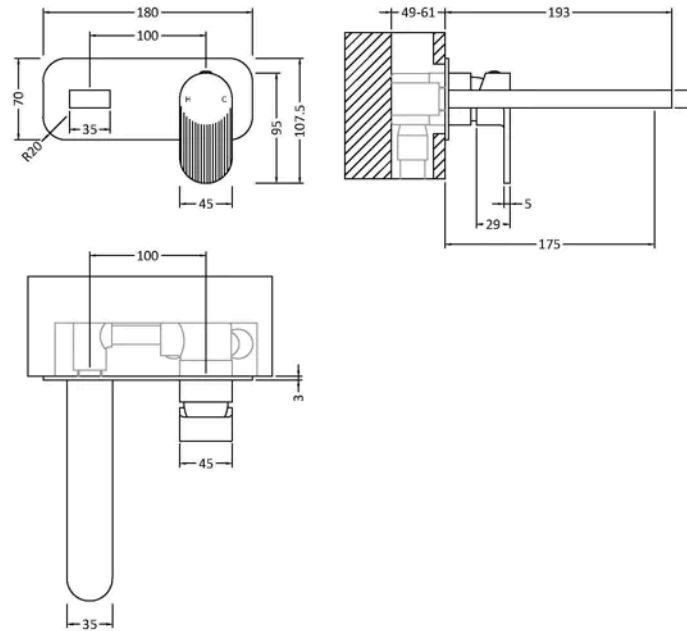

Sales Code: BIN828F

Barcode: 5056678478776

Brand: nuie

Description: nuie Cyprus Brushed Brass Basin Mixer

Product Dimensions

Product	108 x 180 x 193mm (H x W x D)
Packaged	115 x 205 x 250mm (H x W x D)
Outer Box	500 x 300mm (W x D)
Nett Weight	1.86 kg
Packaged Weight	1.86 kg

Packaging Details

Label Size (mm)	50 x 100
Label Colour	White
Label Qty	1.0000

Product Details

Country of Origin	China
Product Material	Brass
Control Type	Manual
Waste Type	Push Button
WRAS Approved	Yes
Valve/Cartridge Type	Single Lever Cartridge
Colour/Finish	Brushed Brass
Mount Type	Wall Hung
Style	Contemporary
Handle Type	Lever/Round
Fixings Included	Yes
TMV2 Approved	No
TMV3 Approved	No
Pipe Size	1/2"
Handset Included	No
Hose Included	No
Min Operating Pressure	0.2 Bar
Minimum Operation Pressure	0 Bar
Tap Spout Height	113 mm
Tap Spout Projection	110 mm
Tap Tails Included	Yes
Valve / Cartridge Type	Single Lever Cartridge
Waste Included	No
Wras Approval No	250702015