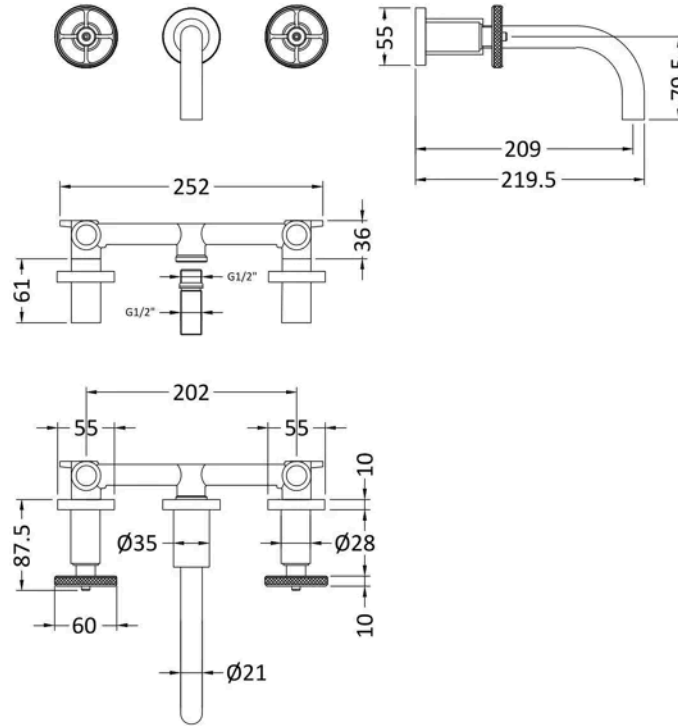

Sales Code: TIW317

Barcode: 5056211855033

Brand: nuie

Description: nuie Revolution Chrome Wall Mounted Basin Mixer

Product Dimensions

Product	113 x 255 x 220mm (H x W x D)
Packaged	140 x 180 x 350mm (H x W x D)
Nett Weight	2.1 kg
Packaged Weight	2.2 kg

Packaging Details

Label Size (mm)	50 x 100
Label Colour	White
Label Qty	2.0000

Product Details

Country of Origin	United Kingdom
Product Material	Brass
Control Type	Manual
WRAS Approved	Yes
Valve/Cartridge Type	1/4 Turn Ceramic Disc
Colour/Finish	Chrome
Mount Type	Wall Hung
Style	Contemporary
Handle Type	Crosshead
TMV2 Approved	No
TMV3 Approved	No
Min Operating Pressure	0.1 Bar
Minimum Operation Pressure	0 Bar
Tap Spout Projection	210 mm
Valve / Cartridge Type	1/4 Turn Ceramic Disc
Waste Included	No
Wras Approval No	2204064