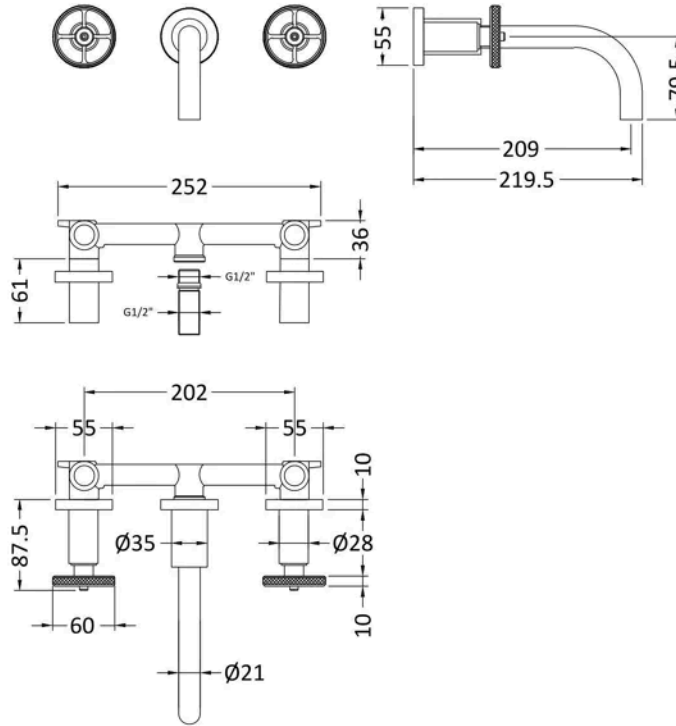

Sales Code: TIW417

Barcode: 5056462673707

Brand: nuie

Description: nuie Revolution Matt Black Basin Mixer

Product Dimensions

Product	113 x 255 x 220mm (H x W x D)
Packaged	140 x 180 x 350mm (H x W x D)
Nett Weight	2.1 kg
Packaged Weight	2.2 kg

Packaging Details

Label Size (mm)	50 x 100
Label Colour	White
Label Qty	2.0000

Product Details

Country of Origin	United Kingdom
Product Material	Brass
Control Type	Manual
WRAS Approved	Yes
Valve/Cartridge Type	1/4 Turn Ceramic Disc
Colour/Finish	Matt Black
Mount Type	Wall Hung
Style	Contemporary
Handle Type	Crosshead
TMV2 Approved	No
TMV3 Approved	No
Min Operating Pressure	0.1 Bar
Minimum Operation Pressure	0 Bar
Tap Spout Projection	210 mm
Valve / Cartridge Type	1/4 Turn Ceramic Disc
Waste Included	No
Wras Approval No	2204064