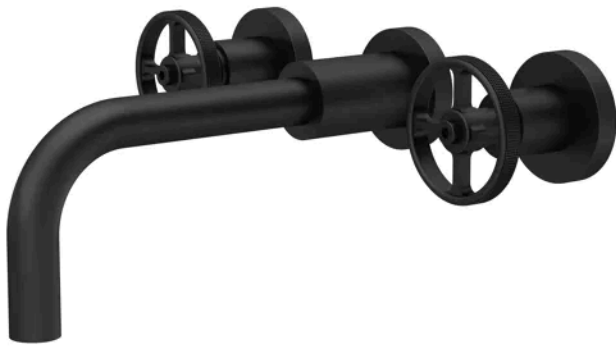

Sales Code: TIW417

Barcode: 5056462673707

Brand: nuie

Description: nuie Revolution Matt Black Basin Mixer

Product Dimensions

Product	113 x 255 x 220mm (H x W x D)
Packaged	140 x 180 x 350mm (H x W x D)
Nett Weight	2.1 kg
Packaged Weight	2.2 kg

Packaging Details

Label Size (mm)	50 x 100
Label Colour	White
Label Qty	2.0000

Product Details

Country of Origin	United Kingdom
Product Material	Brass
Control Type	Manual
WRAS Approved	Yes
Valve/Cartridge Type	1/4 Turn Ceramic Disc
Colour/Finish	Matt Black
Mount Type	Wall Hung
Style	Contemporary
Handle Type	Crosshead
TMV2 Approved	No
TMV3 Approved	No
Min Operating Pressure	0.1 Bar
Minimum Operation Pressure	0 Bar
Tap Spout Projection	210 mm
Valve / Cartridge Type	1/4 Turn Ceramic Disc
Waste Included	No
Wras Approval No	2204064