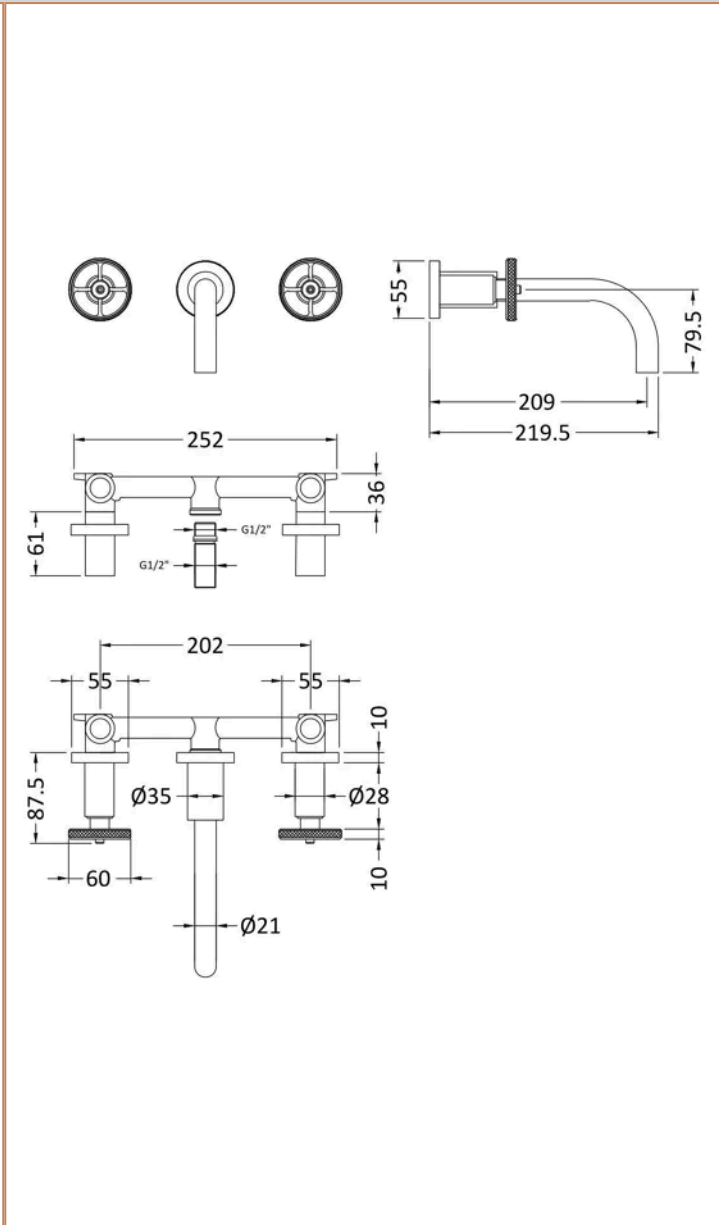

**Sales Code:** TIW817

**Barcode:** 5056462673868

**Brand:** nuie

**Description:** nuie Revolution Brushed Brass Basin Mixer

**Product Dimensions**

Product	113 x 255 x 220mm (H x W x D)
Packaged	140 x 180 x 350mm (H x W x D)
Nett Weight	2.1 kg
Packaged Weight	2.2 kg

**Packaging Details**

Label Size (mm)	50 x 100
Label Colour	White
Label Qty	2.0000

**Product Details**

Country of Origin	United Kingdom
Product Material	Brass
Control Type	Manual
WRAS Approved	Yes
Valve/Cartridge Type	1/4 Turn Ceramic Disc
Colour/Finish	Brushed Brass
Mount Type	Wall Hung
Style	Contemporary
Handle Type	Crosshead
TMV2 Approved	No
TMV3 Approved	No
Min Operating Pressure	0.1 Bar
Minimum Operation Pressure	0 Bar
Tap Spout Projection	210 mm
Valve / Cartridge Type	1/4 Turn Ceramic Disc
Waste Included	No
Wras Approval No	2204064