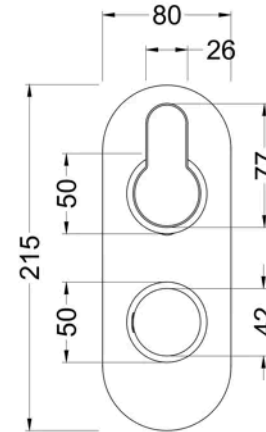

Sales Code: ARV15TW02

Barcode: 5056678478875

Brand: nuie

Description: nuie Arvan Brushed Bronze Dual Thermostatic Shower Valve With Diverter

Product Dimensions

Product	215 x 80 x 136mm (H x W x D)
Packaged	110 x 240 x 250mm (H x W x D)
Outer Box	500 x 420 x 270mm (H x W x D)
Nett Weight	2.9 kg
Packaged Weight	2.9 kg

Packaging Details

Label Size (mm)	50 x 100
Label Colour	White
Label Qty	1.0000

Product Details

Country of Origin	United Kingdom
Product Material	Abs,Brass
Control Type	Manual
WRAS Approved	Yes
Valve/Cartridge Type	1/4 Turn
Colour/Finish	Brushed Bronze
Mount Type	Surface/Wall
Style	Contemporary
Handle Type	Lever/Round
Easy Clean	No
TMV2 Approved	Yes
TMV3 Approved	No
Pipe Size	22 mm (3/4" BSP)
Handset Included	No
Head Included	No
Hose Included	No
Min Operating Pressure	0.5 Bar
Minimum Operation Pressure	1 Bar
No. Of Body Jets	0.0000
No. Outlets	2.0000
Outlet Elbow Supplied	No
Tmv2 Approval Number	2603035
Valve / Cartridge Type	1/4 Turn
Wras Approval No	250602040