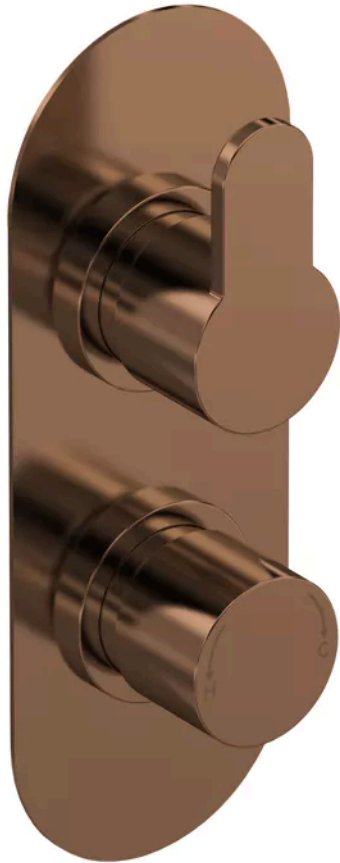

Sales Code: ARV15TW02

Barcode: 5056678478875

Brand: nuie

Description: nuie Arvan Brushed Bronze Dual Thermostatic Shower Valve With Diverter

Product Dimensions

Product	215 x 80 x 136mm (H x W x D)
Packaged	110 x 240 x 250mm (H x W x D)
Outer Box	500 x 420 x 270mm (H x W x D)
Nett Weight	2.9 kg
Packaged Weight	2.9 kg

Packaging Details

Label Size (mm)	50 x 100
Label Colour	White
Label Qty	1.0000

Product Details

Country of Origin	United Kingdom
Product Material	Abs,Brass
Control Type	Manual
WRAS Approved	Yes
Valve/Cartridge Type	1/4 Turn
Colour/Finish	Brushed Bronze
Mount Type	Surface/Wall
Style	Contemporary
Handle Type	Lever/Round
Easy Clean	No
TMV2 Approved	Yes
TMV3 Approved	No
Pipe Size	22 mm (3/4" BSP)
Handset Included	No
Head Included	No
Hose Included	No
Min Operating Pressure	0.5 Bar
Minimum Operation Pressure	1 Bar
No. Of Body Jets	0.0000
No. Outlets	2.0000
Outlet Elbow Supplied	No
Tmv2 Approval Number	2603035
Valve / Cartridge Type	1/4 Turn
Wras Approval No	250602040