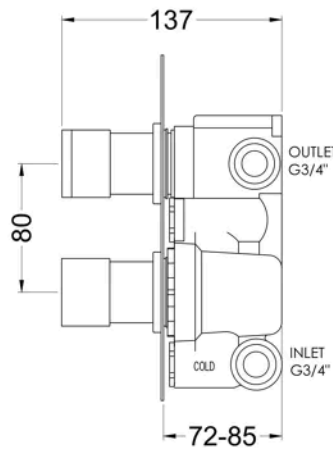

Sales Code: ARV15TW02

Barcode: 5056678478875

Brand: nuie

Description: nuie Arvan Brushed Bronze Dual Thermostatic Shower Valve With Diverter

Product Dimensions

Product	215 x 80 x 136mm (H x W x D)
Packaged	110 x 240 x 250mm (H x W x D)
Outer Box	500 x 420 x 270mm (H x W x D)
Nett Weight	2.9 kg
Packaged Weight	2.9 kg

Packaging Details

Label Size (mm)	50 x 100
Label Colour	White
Label Qty	1.0000

Product Details

Country of Origin	United Kingdom
Product Material	Abs,Brass
Control Type	Manual
WRAS Approved	Yes
Valve/Cartridge Type	1/4 Turn
Colour/Finish	Brushed Bronze
Mount Type	Surface/Wall
Style	Contemporary
Handle Type	Lever/Round
Easy Clean	No
TMV2 Approved	Yes
TMV3 Approved	No
Pipe Size	22 mm (3/4" BSP)
Handset Included	No
Head Included	No
Hose Included	No
Min Operating Pressure	0.5 Bar
Minimum Operation Pressure	1 Bar
No. Of Body Jets	0.0000
No. Outlets	2.0000
Outlet Elbow Supplied	No
Tmv2 Approval Number	2603035
Valve / Cartridge Type	1/4 Turn
Wras Approval No	250602040