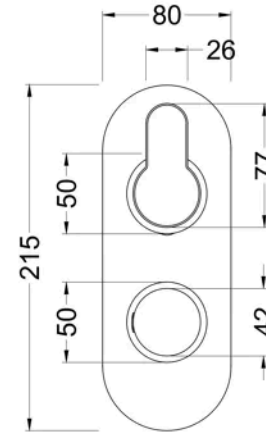

Sales Code: ARV7TW02

Barcode: 5056462626956

Brand: nuie

Description: nuie Arvan Brushed Pewter Dual Thermostatic Shower Valve With Diverter

Product Dimensions

Product	215 x 80 x 136mm (H x W x D)
Packaged	110 x 240 x 250mm (H x W x D)
Outer Box	500 x 420 x 270mm (H x W x D)
Nett Weight	2.9 kg
Packaged Weight	2.9 kg

Packaging Details

Label Size (mm)	50 x 100
Label Colour	White
Label Qty	1.0000

Product Details

Country of Origin	United Kingdom
Product Material	Brass Abs
Control Type	Manual
WRAS Approved	Yes
Valve/Cartridge Type	1/4 Turn
Colour/Finish	Brushed Pewter
Mount Type	Recessed/Wall
Style	Contemporary
Handle Type	Lever/Round
TMV2 Approved	Yes
TMV3 Approved	No
Pipe Size	22 mm (3/4" BSP)
Handset Included	No
Head Included	No
Min Operating Pressure	0.5 Bar
Minimum Operation Pressure	1 Bar
No. Outlets	2.0000
Outlet Elbow Supplied	No
Tmv2 Approval Number	2603035
Valve / Cartridge Type	1/4 Turn
Wras Approval No	250602040