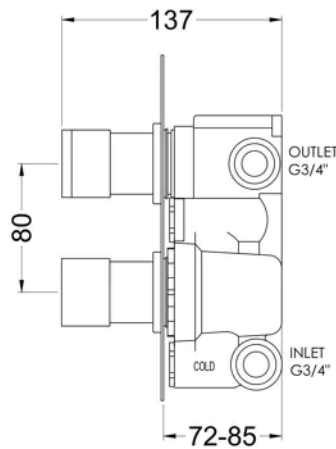

Sales Code: ARV7TW02

Barcode: 5056462626956

Brand: nuie

Description: nuie Arvan Brushed Pewter Dual Thermostatic Shower Valve With Diverter

Product Dimensions

Product	215 x 80 x 136mm (H x W x D)
Packaged	110 x 240 x 250mm (H x W x D)
Outer Box	500 x 420 x 270mm (H x W x D)
Nett Weight	2.9 kg
Packaged Weight	2.9 kg

Packaging Details

Label Size (mm)	50 x 100
Label Colour	White
Label Qty	1.0000

Product Details

Country of Origin	United Kingdom
Product Material	Brass Abs
Control Type	Manual
WRAS Approved	Yes
Valve/Cartridge Type	1/4 Turn
Colour/Finish	Brushed Pewter
Mount Type	Recessed/Wall
Style	Contemporary
Handle Type	Lever/Round
TMV2 Approved	Yes
TMV3 Approved	No
Pipe Size	22 mm (3/4" BSP)
Handset Included	No
Head Included	No
Min Operating Pressure	0.5 Bar
Minimum Operation Pressure	1 Bar
No. Outlets	2.0000
Outlet Elbow Supplied	No
Tmv2 Approval Number	2603035
Valve / Cartridge Type	1/4 Turn
Wras Approval No	250602040