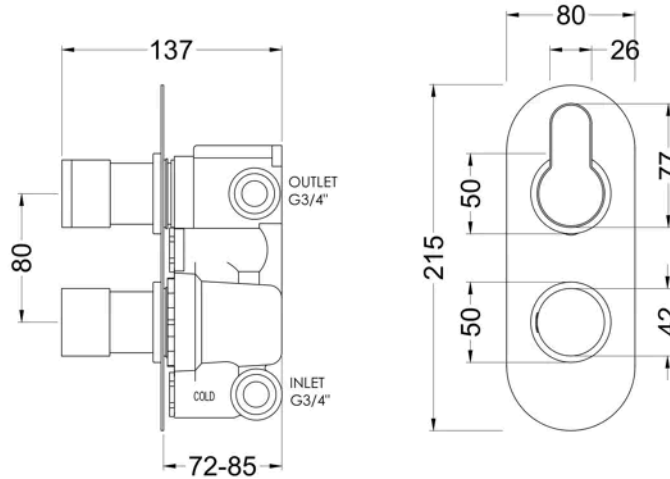

Sales Code: ARVTW02

Barcode: 5056211898689

Brand: nuie

Description: nuie Arvan Chrome Dual Thermostatic Shower Valve With Diverter

Product Dimensions

Product	215 x 80 x 136mm (H x W x D)
Packaged	110 x 240 x 250mm (H x W x D)
Outer Box	500 x 420 x 270mm (H x W x D)
Nett Weight	2.9 kg
Packaged Weight	2.9 kg

Packaging Details

Label Size (mm)	50 x 100
Label Colour	White
Label Qty	1.0000

Product Details

Country of Origin	China
Product Material	Brass Abs
Control Type	Manual
WRAS Approved	Yes
Valve/Cartridge Type	1/4 Turn
Colour/Finish	Chrome
Mount Type	Recessed/Wall
Style	Contemporary
Handle Type	Lever/Round
TMV2 Approved	Yes
TMV3 Approved	No
Pipe Size	22 mm (3/4" BSP)
Handset Included	No
Head Included	No
Min Operating Pressure	0.5 Bar
Minimum Operation Pressure	1 Bar
No. Outlets	2.0000
Outlet Elbow Supplied	No
Tmv2 Approval Number	2603035
Valve / Cartridge Type	1/4 Turn
Wras Approval No	250602040