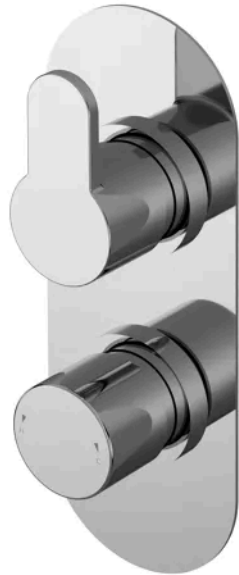

Sales Code: ARVTW02

Barcode: 5056211898689

Brand: nuie

Description: nuie Arvan Chrome Dual Thermostatic Shower Valve With Diverter

Product Dimensions

Product	215 x 80 x 136mm (H x W x D)
Packaged	110 x 240 x 250mm (H x W x D)
Outer Box	500 x 420 x 270mm (H x W x D)
Nett Weight	2.9 kg
Packaged Weight	2.9 kg

Packaging Details

Label Size (mm)	50 x 100
Label Colour	White
Label Qty	1.0000

Product Details

Country of Origin	China
Product Material	Brass Abs
Control Type	Manual
WRAS Approved	Yes
Valve/Cartridge Type	1/4 Turn
Colour/Finish	Chrome
Mount Type	Recessed/Wall
Style	Contemporary
Handle Type	Lever/Round
TMV2 Approved	Yes
TMV3 Approved	No
Pipe Size	22 mm (3/4" BSP)
Handset Included	No
Head Included	No
Min Operating Pressure	0.5 Bar
Minimum Operation Pressure	1 Bar
No. Outlets	2.0000
Outlet Elbow Supplied	No
Tmv2 Approval Number	2603035
Valve / Cartridge Type	1/4 Turn
Wras Approval No	250602040