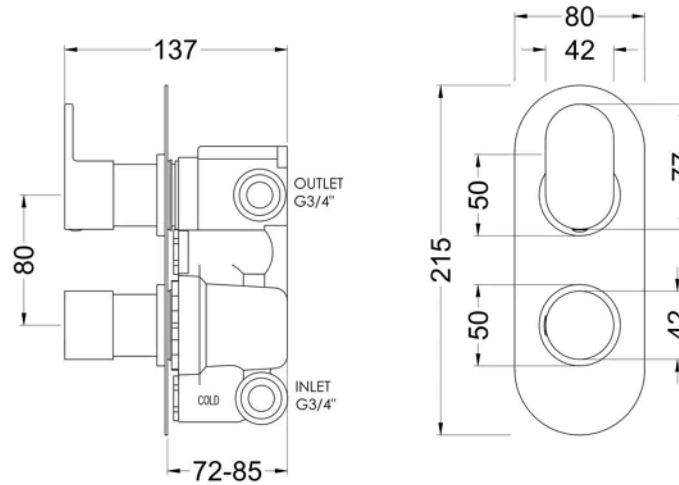

Sales Code: BINTW02

Barcode: 5056211898979

Brand: nuie

Description: nuie Binsey Chrome Dual Thermostatic Shower Valve With Diverter

Product Dimensions

Product	215 x 80 x 136mm (H x W x D)
Packaged	110 x 240 x 250mm (H x W x D)
Outer Box	500 x 420 x 270mm (H x W x D)
Nett Weight	2.9 kg
Packaged Weight	2.9 kg

Packaging Details

Label Size (mm)	50 x 100
Label Colour	White
Label Qty	1.0000

Product Details

Country of Origin	China
Product Material	Brass Abs
Control Type	Manual
WRAS Approved	Yes
Valve/Cartridge Type	1/4 Turn
Colour/Finish	Chrome
Mount Type	Recessed/Wall
Style	Contemporary
Handle Type	Lever/Round
TMV2 Approved	Yes
TMV3 Approved	No
Pipe Size	22 mm (3/4" BSP)
Handset Included	No
Head Included	No
Min Operating Pressure	0.5 Bar
Minimum Operation Pressure	1 Bar
No. Outlets	2.0000
Outlet Elbow Supplied	No
Tmv2 Approval Number	2603035
Valve / Cartridge Type	1/4 Turn
Wras Approval No	250602040