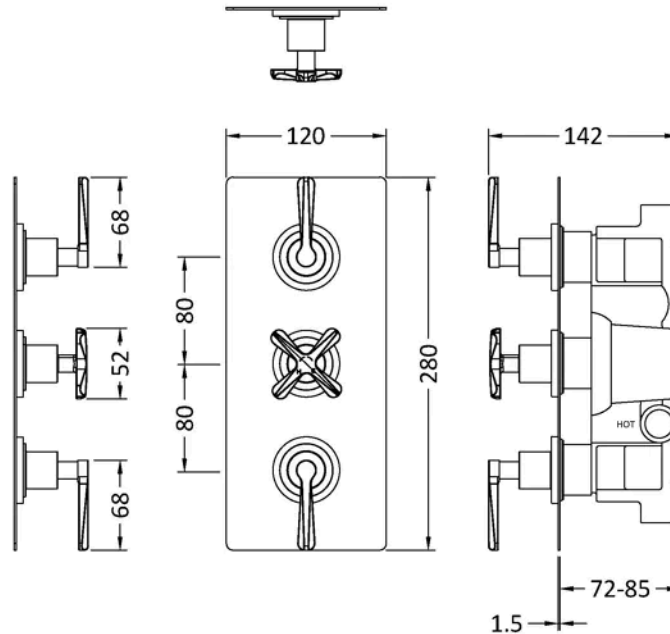

Sales Code: CLL3023

Barcode: 5056678422779

Brand: nuie

Description: nuie Aztec Chrome Concealed Triple Thermostatic Shower Valve With Diverter

Product Dimensions

Product	280 x 120 x 136mm (H x W x D)
Packaged	110 x 250 x 320mm (H x W x D)
Outer Box	430 x 530 x 345mm (H x W x D)
Nett Weight	5.57 kg
Packaged Weight	5.77 kg

Packaging Details

Label Size (mm)	50 x 100
Label Colour	White
Label Qty	2.0000

Product Details

Country of Origin	United Kingdom
Product Material	Brass Abs
Control Type	Manual
WRAS Approved	Yes
Valve/Cartridge Type	1/4 Turn
Colour/Finish	Chrome
Mount Type	Recessed/Wall
Style	Contemporary
Handle Type	Crosshead/Lever
TMV2 Approved	Yes
TMV3 Approved	No
Pipe Size	15 mm & 22 mm
Handset Included	No
Head Included	No
Min Operating Pressure	0.5 Bar
Minimum Operation Pressure	1 Bar
No. Outlets	3.0000
Outlet Elbow Supplied	No
Tmv2 Approval Number	2603035
Valve / Cartridge Type	1/4 Turn
Wras Approval No	250602040