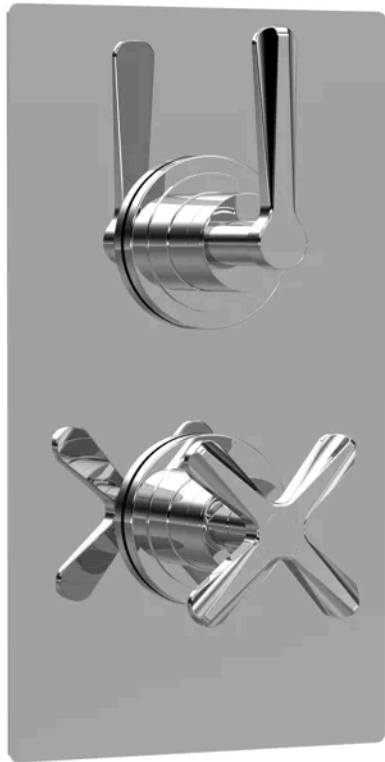

Sales Code: CLL3207

Barcode: 5056678422717

Brand: nuie

Description: nuie Aztec Chrome Concealed Dual Thermostatic Shower Valve With Diverter

Product Dimensions

Product	215 x 120 x 138mm (H x W x D)
Packaged	110 x 240 x 250mm (H x W x D)
Nett Weight	4.51 kg
Packaged Weight	4.71 kg

Packaging Details

Label Size (mm)	50 x 100
Label Colour	White
Label Qty	2.0000

Product Details

Country of Origin	United Kingdom
Product Material	Brass Abs
Control Type	Manual
WRAS Approved	Yes
Valve/Cartridge Type	1/4 Turn
Colour/Finish	Chrome
Mount Type	Recessed/Wall
Style	Contemporary
Handle Type	Crosshead/Lever
TMV2 Approved	Yes
TMV3 Approved	No
Pipe Size	15 mm & 22 mm
Handset Included	No
Head Included	No
Min Operating Pressure	0.5 Bar
Minimum Operation Pressure	1 Bar
No. Outlets	2.0000
Outlet Elbow Supplied	No
Tmv2 Approval Number	2603035
Valve / Cartridge Type	1/4 Turn
Wras Approval No	250602040