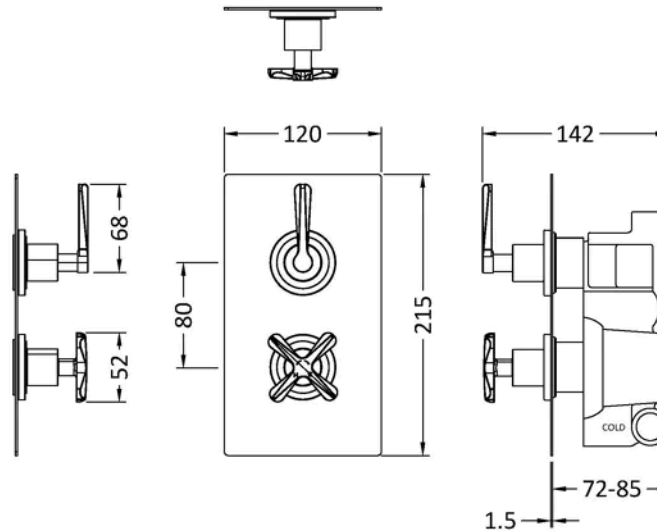

Sales Code: CLL3207

Barcode: 5056678422717

Brand: nuie

Description: nuie Aztec Chrome Concealed Dual Thermostatic Shower Valve With Diverter

Product Dimensions

Product	215 x 120 x 138mm (H x W x D)
Packaged	110 x 240 x 250mm (H x W x D)
Nett Weight	4.51 kg
Packaged Weight	4.71 kg

Packaging Details

Label Size (mm)	50 x 100
Label Colour	White
Label Qty	2.0000

Product Details

Country of Origin	United Kingdom
Product Material	Brass Abs
Control Type	Manual
WRAS Approved	Yes
Valve/Cartridge Type	1/4 Turn
Colour/Finish	Chrome
Mount Type	Recessed/Wall
Style	Contemporary
Handle Type	Crosshead/Lever
TMV2 Approved	Yes
TMV3 Approved	No
Pipe Size	15 mm & 22 mm
Handset Included	No
Head Included	No
Min Operating Pressure	0.5 Bar
Minimum Operation Pressure	1 Bar
No. Outlets	2.0000
Outlet Elbow Supplied	No
Tmv2 Approval Number	2603035
Valve / Cartridge Type	1/4 Turn
Wras Approval No	250602040