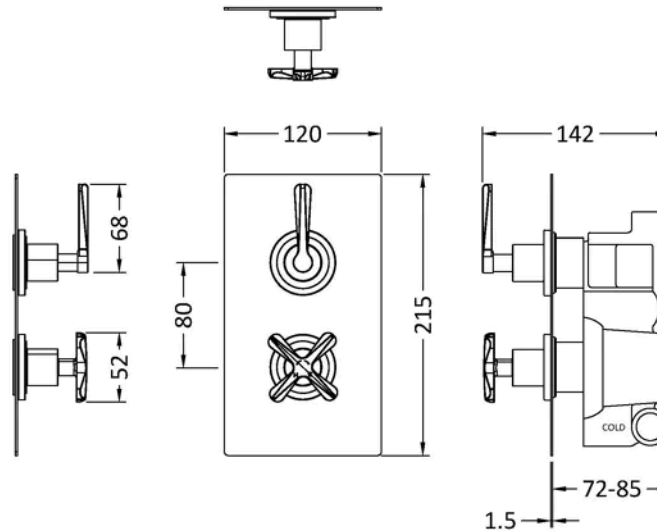

Sales Code: CLL3210

Barcode: 5056678422687

Brand: nuie

Description: nuie Aztec Chrome Concealed Thermostatic Shower Valve

Product Dimensions

Product	215 x 120 x 138mm (H x W x D)
Packaged	110 x 240 x 250mm (H x W x D)
Nett Weight	3.94 kg
Packaged Weight	4.14 kg

Packaging Details

Label Size (mm)	50 x 100
Label Colour	White
Label Qty	2.0000

Product Details

Country of Origin	United Kingdom
Product Material	Brass Abs
Control Type	Manual
WRAS Approved	Yes
Valve/Cartridge Type	1/4 Turn
Colour/Finish	Chrome
Mount Type	Recessed/Wall
Style	Contemporary
Handle Type	Crosshead/Lever
TMV2 Approved	Yes
TMV3 Approved	No
Handset Included	No
Head Included	No
Min Operating Pressure	0.1 Bar
Minimum Operation Pressure	0 Bar
No. Outlets	1.0000
Outlet Elbow Supplied	No
Tmv2 Approval Number	2603035
Valve / Cartridge Type	1/4 Turn
Wras Approval No	250602040