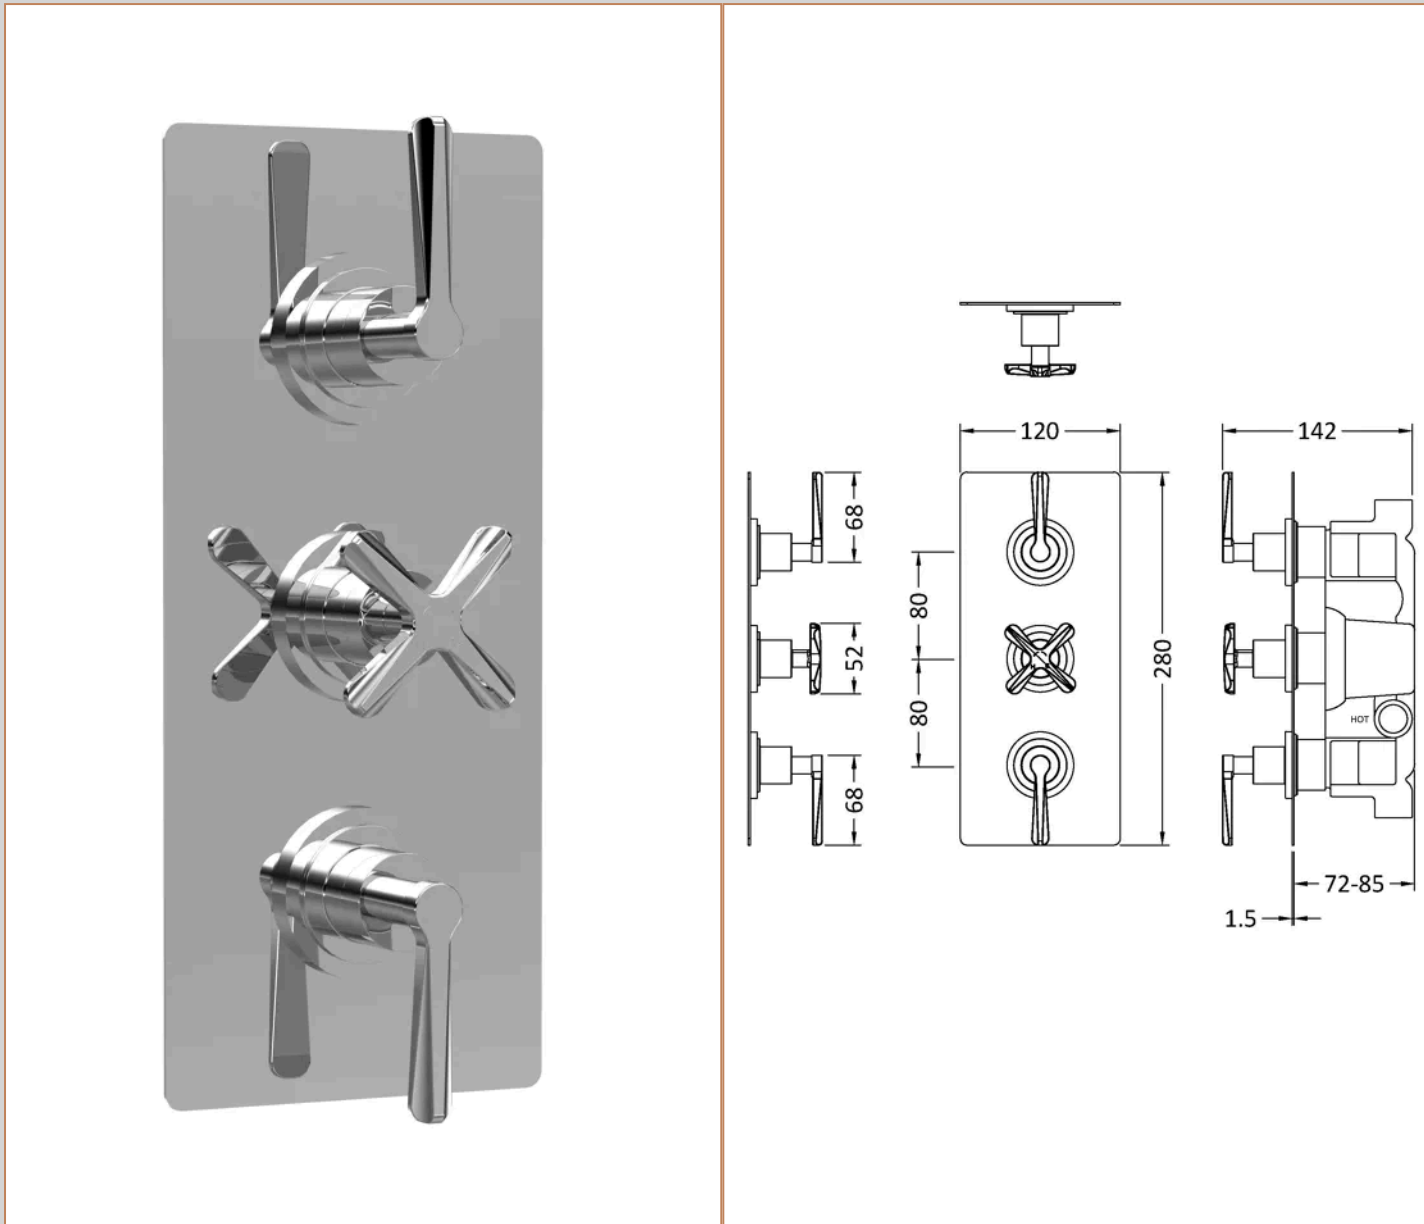

Sales Code: CLL3211

Barcode: 5056678422748

Brand: nuie

Description: nuie Aztec Chrome Concealed Thermostatic Shower Valve Triple Function

Product Dimensions

Product	280 x 120 x 136mm (H x W x D)
Packaged	110 x 250 x 320mm (H x W x D)
Outer Box	370 x 530 x 350mm (H x W x D)
Nett Weight	5.12 kg
Packaged Weight	5.32 kg

Packaging Details

Label Size (mm)	50 x 100
Label Colour	White
Label Qty	2.0000

Product Details

Country of Origin	United Kingdom
Product Material	Brass Abs
Control Type	Manual
WRAS Approved	Yes
Valve/Cartridge Type	1/4 Turn
Colour/Finish	Chrome
Mount Type	Recessed/Wall
Style	Contemporary
Handle Type	Crosshead/Lever
TMV2 Approved	Yes
TMV3 Approved	No
Handset Included	No
Head Included	No
Min Operating Pressure	0.1 Bar
Minimum Operation Pressure	0 Bar
No. Outlets	2.0000
Outlet Elbow Supplied	No
Tmv2 Approval Number	2603035
Valve / Cartridge Type	1/4 Turn
Wras Approval No	250602040