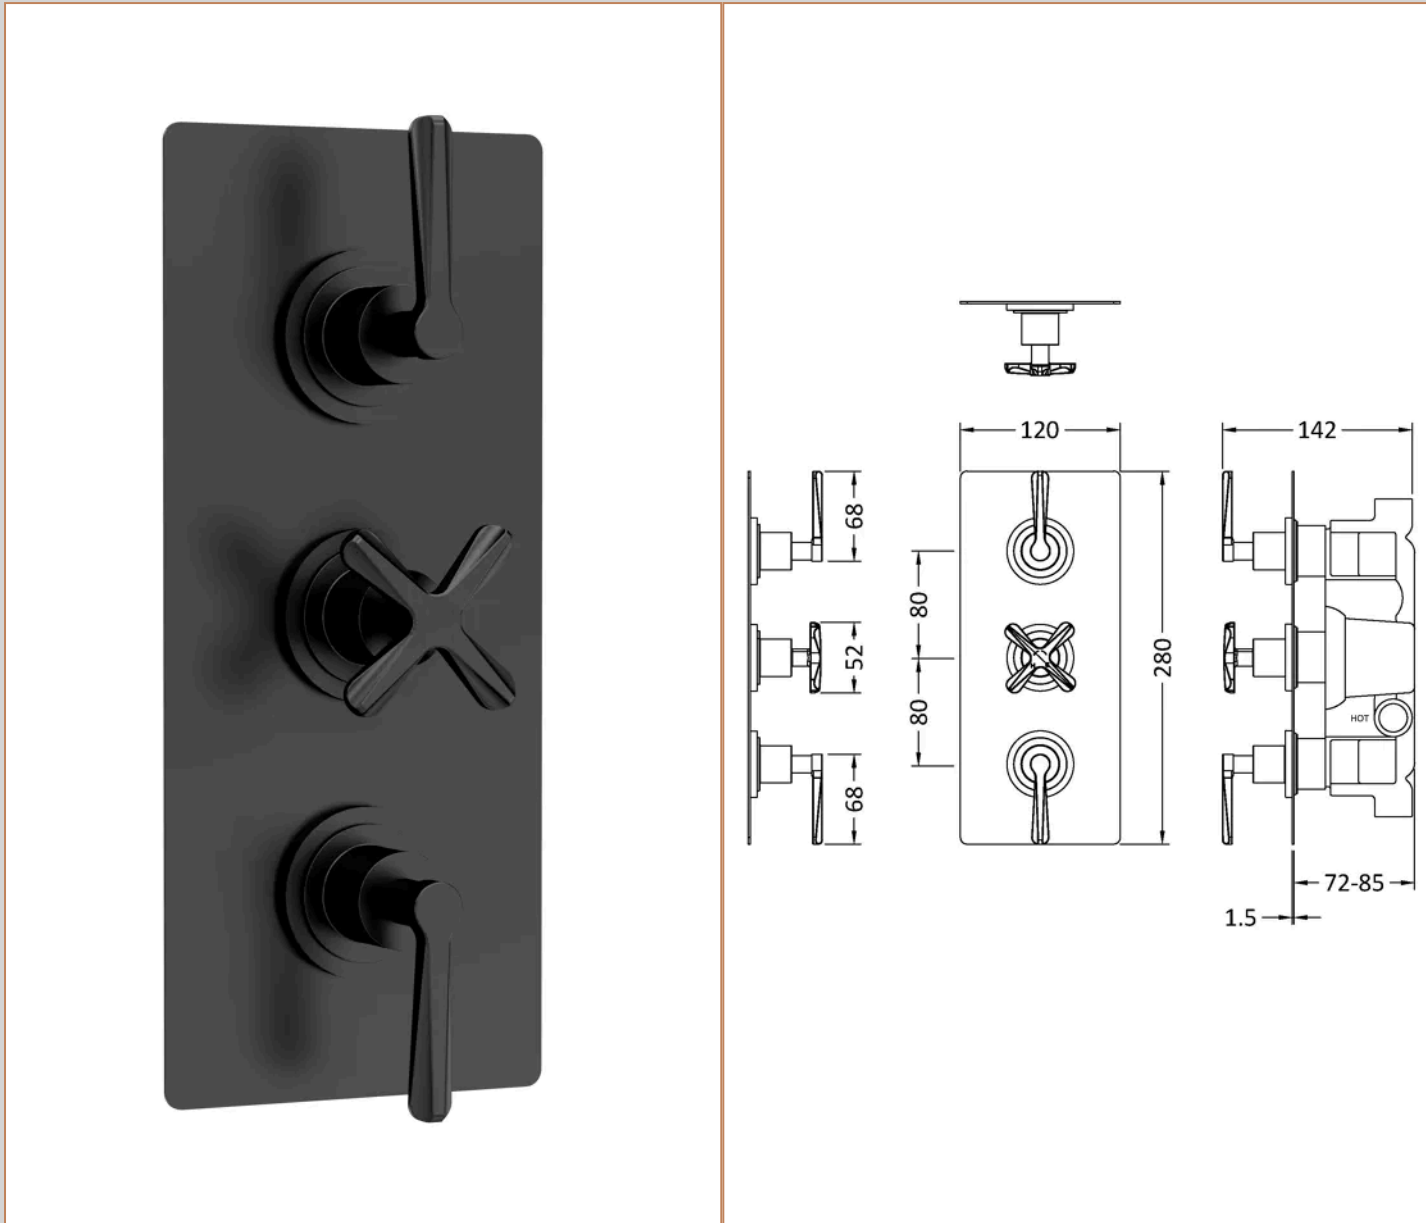

Sales Code: CLL4023

Barcode: 5056678422793

Brand: nuie

Description: nuie Aztec Matt Black Concealed Triple Thermostatic Shower Valve With Diverter

Product Dimensions

Product	280 x 120 x 136mm (H x W x D)
Packaged	110 x 250 x 320mm (H x W x D)
Outer Box	430 x 530 x 345mm (H x W x D)
Nett Weight	5.57 kg
Packaged Weight	5.77 kg

Packaging Details

Label Size (mm)	50 x 100
Label Colour	White
Label Qty	2.0000

Product Details

Country of Origin	United Kingdom
Product Material	Brass Abs
Control Type	Manual
WRAS Approved	Yes
Valve/Cartridge Type	1/4 Turn
Colour/Finish	Matt Black
Mount Type	Recessed/Wall
Style	Contemporary
Handle Type	Crosshead/Lever
TMV2 Approved	Yes
TMV3 Approved	No
Pipe Size	15 mm & 22 mm
Handset Included	No
Head Included	No
Min Operating Pressure	0.5 Bar
Minimum Operation Pressure	1 Bar
No. Outlets	3.0000
Outlet Elbow Supplied	No
Tmv2 Approval Number	2603035
Valve / Cartridge Type	1/4 Turn
Wras Approval No	250602040