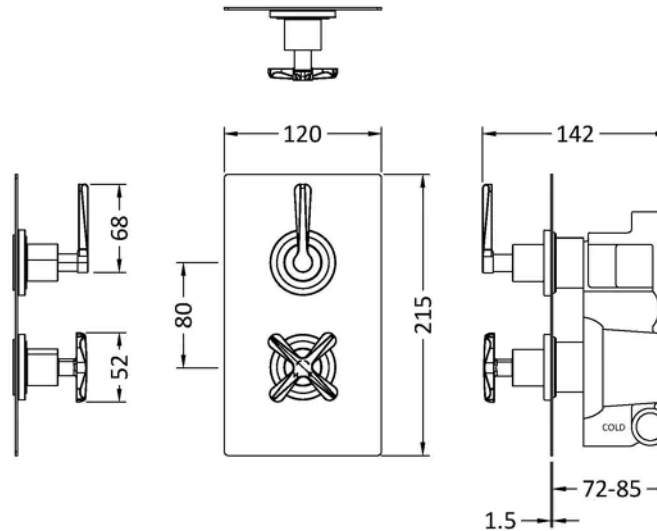

**Sales Code:** CLL4207

**Barcode:** 5056678422731

**Brand:** nuie

**Description:** nuie Aztec Matt Black Concealed Dual Thermostatic Shower Valve With Diverter

### Product Dimensions

Product	215 x 120 x 138mm (H x W x D)
Packaged	110 x 240 x 250mm (H x W x D)
Nett Weight	4.51 kg
Packaged Weight	4.71 kg

### Packaging Details

Label Size (mm)	50 x 100
Label Colour	White
Label Qty	2.0000

### Product Details

Country of Origin	United Kingdom
Product Material	Brass Abs
Control Type	Manual
WRAS Approved	Yes
Valve/Cartridge Type	1/4 Turn
Colour/Finish	Matt Black
Mount Type	Recessed/Wall
Style	Contemporary
Handle Type	Crosshead/Lever
TMV2 Approved	Yes
TMV3 Approved	No
Pipe Size	15 mm & 22 mm
Handset Included	No
Head Included	No
Min Operating Pressure	0.5 Bar
Minimum Operation Pressure	1 Bar
No. Outlets	2.0000
Outlet Elbow Supplied	No
Tmv2 Approval Number	2603035
Valve / Cartridge Type	1/4 Turn
Wras Approval No	250602040