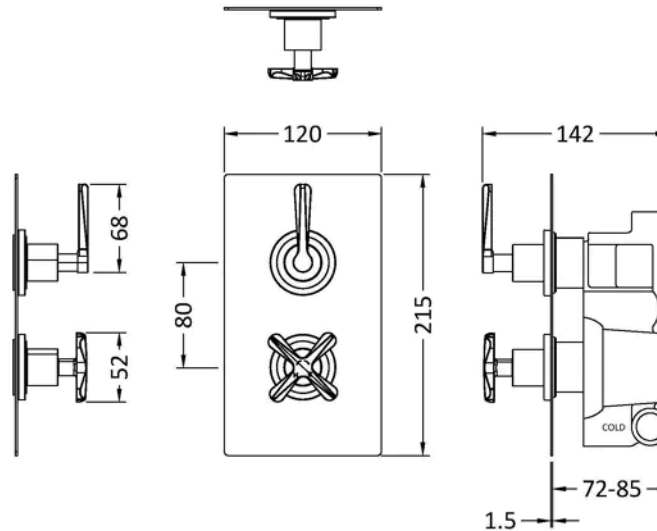

Sales Code: CLL4210

Barcode: 5056678422700

Brand: nuie

Description: nuie Aztec Matt Black Concealed Thermostatic Shower Valve

Product Dimensions

Product	215 x 120 x 138mm (H x W x D)
Packaged	110 x 240 x 250mm (H x W x D)
Nett Weight	3.94 kg
Packaged Weight	4.14 kg

Packaging Details

Label Size (mm)	50 x 100
Label Colour	White
Label Qty	2.0000

Product Details

Country of Origin	United Kingdom
Product Material	Brass Abs
Control Type	Manual
WRAS Approved	Yes
Valve/Cartridge Type	1/4 Turn
Colour/Finish	Matt Black
Mount Type	Recessed/Wall
Style	Contemporary
Handle Type	Crosshead/Lever
TMV2 Approved	Yes
TMV3 Approved	No
Handset Included	No
Head Included	No
Min Operating Pressure	0.1 Bar
Minimum Operation Pressure	0 Bar
No. Outlets	1.0000
Outlet Elbow Supplied	No
Tmv2 Approval Number	2603035
Valve / Cartridge Type	1/4 Turn
Wras Approval No	250602040