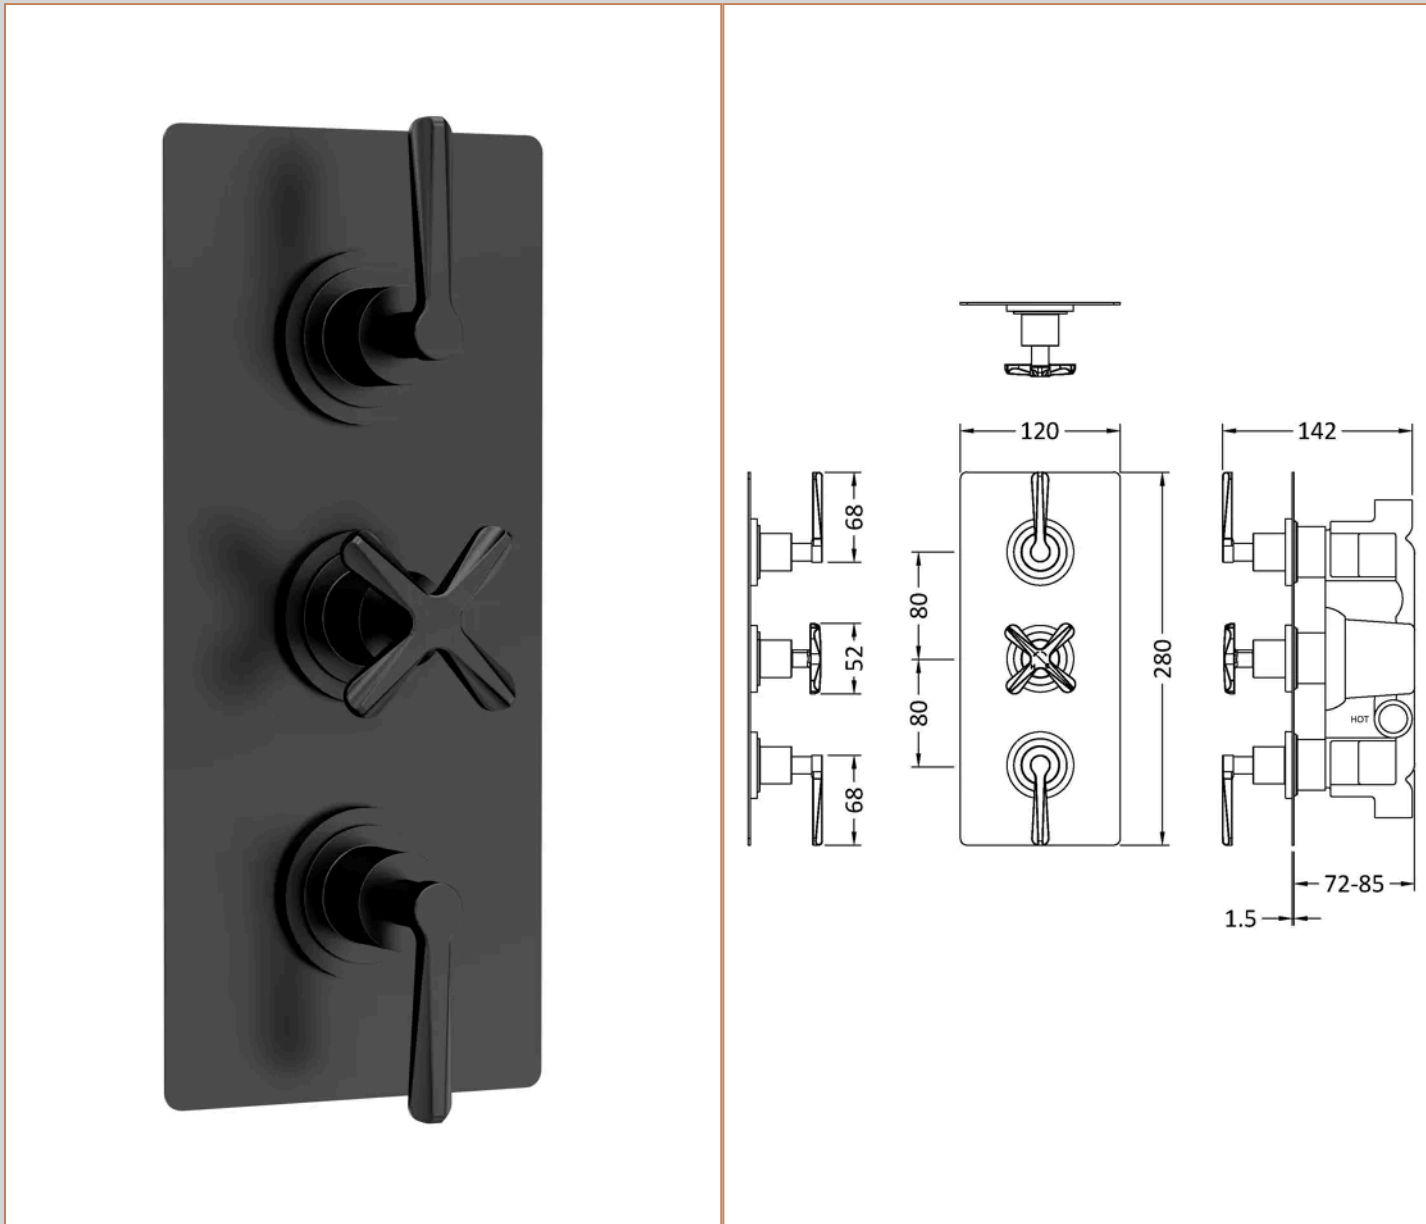

Sales Code: CLL4211

Barcode: 5056678422762

Brand: nuie

Description: nuie Aztec Matt Black Concealed Triple Thermostatic Shower Valve

Product Dimensions

Product	280 x 120 x 136mm (H x W x D)
Packaged	110 x 250 x 320mm (H x W x D)
Outer Box	370 x 530 x 350mm (H x W x D)
Nett Weight	5.12 kg
Packaged Weight	5.32 kg

Packaging Details

Label Size (mm)	50 x 100
Label Colour	White
Label Qty	2.0000

Product Details

Country of Origin	United Kingdom
Product Material	Brass Abs
Control Type	Manual
WRAS Approved	Yes
Valve/Cartridge Type	1/4 Turn
Colour/Finish	Matt Black
Mount Type	Recessed/Wall
Style	Contemporary
Handle Type	Crosshead/Lever
TMV2 Approved	Yes
TMV3 Approved	No
Handset Included	No
Head Included	No
Min Operating Pressure	0.1 Bar
Minimum Operation Pressure	0 Bar
No. Outlets	2.0000
Outlet Elbow Supplied	No
Tmv2 Approval Number	2603035
Valve / Cartridge Type	1/4 Turn
Wras Approval No	250602040