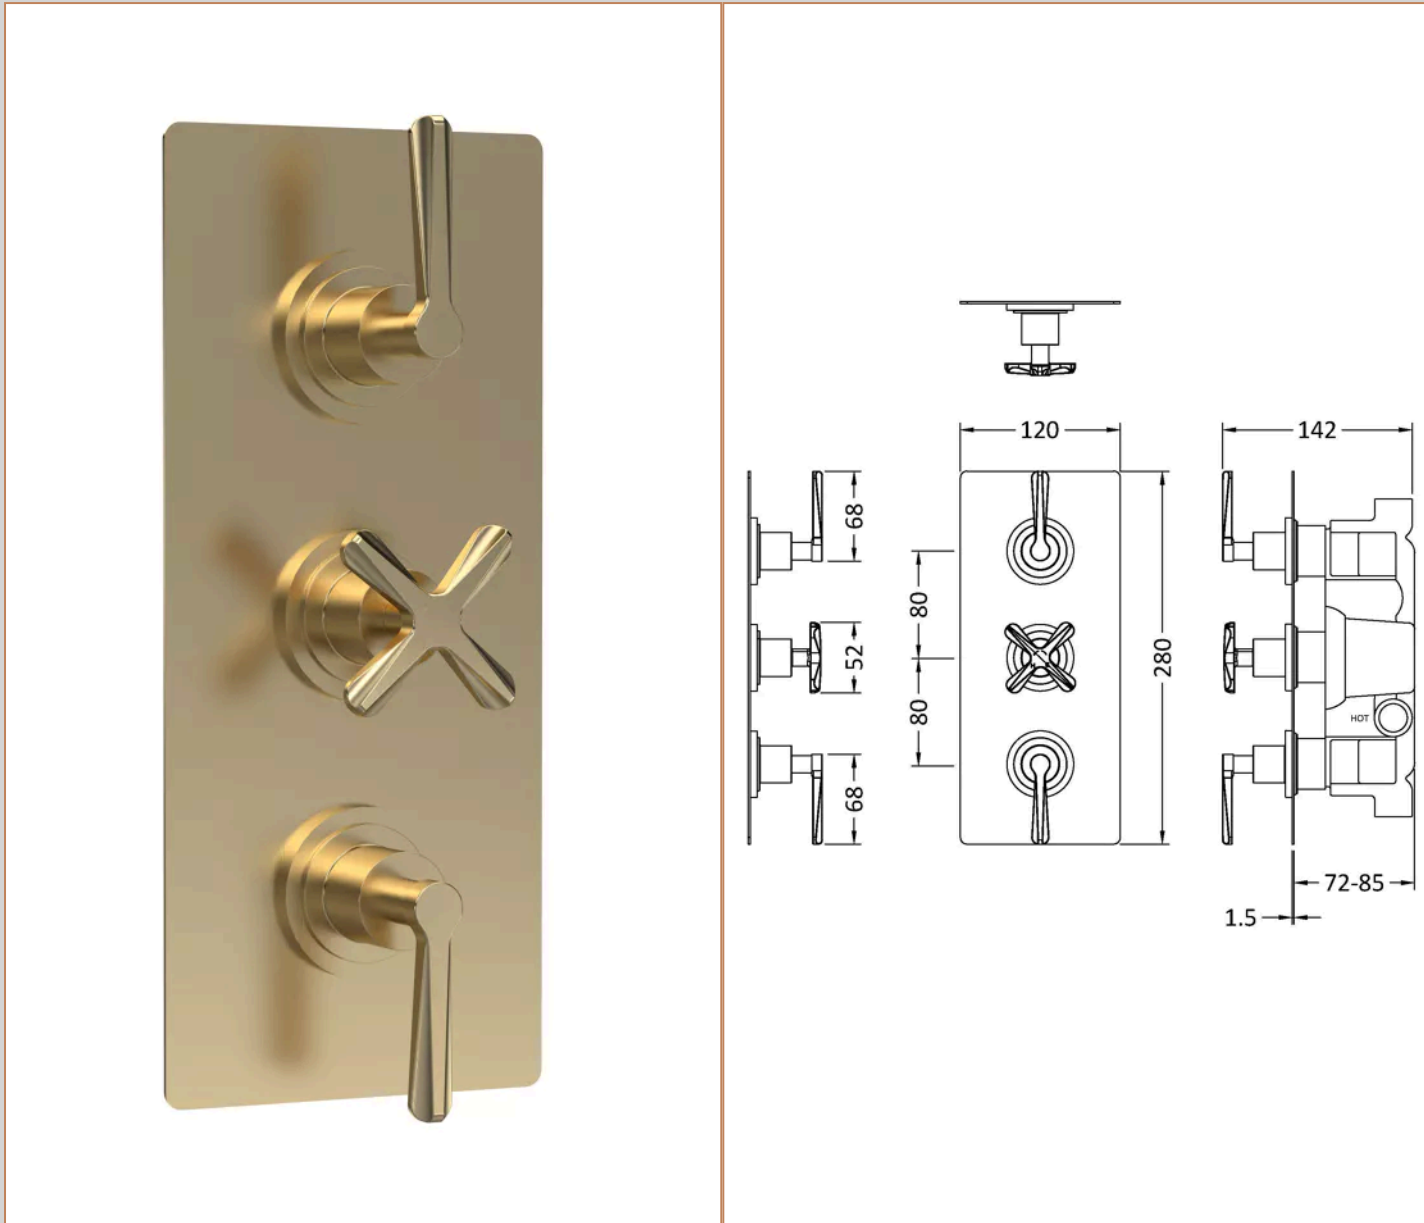

Sales Code: CLL8023

Barcode: 5056678422786

Brand: nuie

Description: nuie Aztec Brushed Brass Concealed Triple Thermostatic Shower Valve With Diverter

Product Dimensions

Product	280 x 120 x 136mm (H x W x D)
Packaged	110 x 250 x 320mm (H x W x D)
Outer Box	430 x 530 x 345mm (H x W x D)
Nett Weight	5.57 kg
Packaged Weight	5.77 kg

Packaging Details

Label Size (mm)	50 x 100
Label Colour	White
Label Qty	2.0000

Product Details

Country of Origin	United Kingdom
Product Material	Brass Abs
Control Type	Manual
WRAS Approved	Yes
Valve/Cartridge Type	1/4 Turn
Colour/Finish	Brushed Brass
Mount Type	Recessed/Wall
Style	Contemporary
Handle Type	Crosshead/Lever
TMV2 Approved	Yes
TMV3 Approved	No
Pipe Size	15 mm & 22 mm
Handset Included	No
Head Included	No
Min Operating Pressure	0.5 Bar
Minimum Operation Pressure	1 Bar
No. Outlets	3.0000
Outlet Elbow Supplied	No
Tmv2 Approval Number	2603035
Valve / Cartridge Type	1/4 Turn
Wras Approval No	250602040