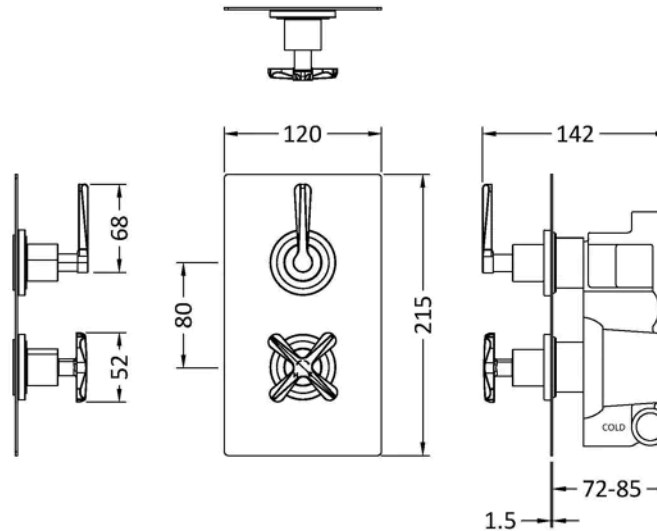

Sales Code: CLL8207

Barcode: 5056678422724

Brand: nuie

Description: nuie Aztec Brushed Brass Concealed Dual Thermostatic Shower Valve With Diverter

Product Dimensions

Product	215 x 120 x 138mm (H x W x D)
Packaged	110 x 240 x 250mm (H x W x D)
Nett Weight	4.51 kg
Packaged Weight	4.71 kg

Packaging Details

Label Size (mm)	50 x 100
Label Colour	White
Label Qty	2.0000

Product Details

Country of Origin	United Kingdom
Product Material	Brass Abs
Control Type	Manual
WRAS Approved	Yes
Valve/Cartridge Type	1/4 Turn
Colour/Finish	Brushed Brass
Mount Type	Recessed/Wall
Style	Contemporary
Handle Type	Crosshead/Lever
TMV2 Approved	Yes
TMV3 Approved	No
Pipe Size	15 mm & 22 mm
Handset Included	No
Head Included	No
Min Operating Pressure	0.5 Bar
Minimum Operation Pressure	1 Bar
No. Outlets	2.0000
Outlet Elbow Supplied	No
Tmv2 Approval Number	2603035
Valve / Cartridge Type	1/4 Turn
Wras Approval No	250602040