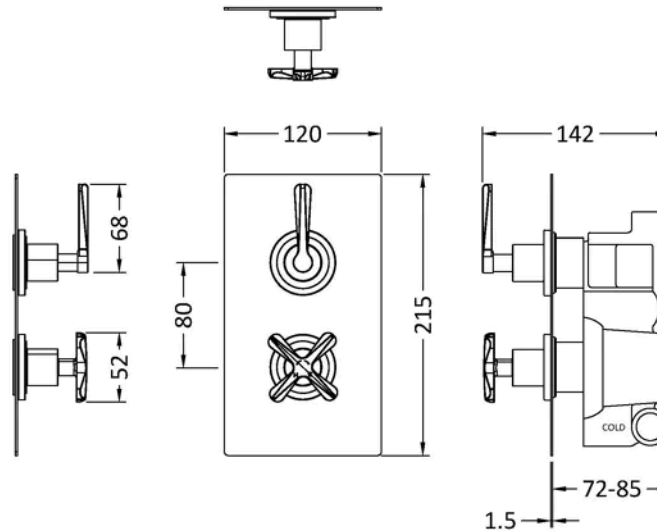

**Sales Code:** CLL8210

**Barcode:** 5056678422694

**Brand:** nuie

**Description:** nuie Aztec Brushed Brass Concealed Thermostatic Shower Valve

### Product Dimensions

Product	215 x 120 x 138mm (H x W x D)
Packaged	110 x 240 x 250mm (H x W x D)
Nett Weight	3.94 kg
Packaged Weight	4.14 kg

### Packaging Details

Label Size (mm)	50 x 100
Label Colour	White
Label Qty	2.0000

### Product Details

Country of Origin	United Kingdom
Product Material	Brass Abs
Control Type	Manual
WRAS Approved	Yes
Valve/Cartridge Type	1/4 Turn
Colour/Finish	Brushed Brass
Mount Type	Recessed/Wall
Style	Contemporary
Handle Type	Crosshead/Lever
TMV2 Approved	Yes
TMV3 Approved	No
Handset Included	No
Head Included	No
Min Operating Pressure	0.1 Bar
Minimum Operation Pressure	0 Bar
No. Outlets	1.0000
Outlet Elbow Supplied	No
Tmv2 Approval Number	2603035
Valve / Cartridge Type	1/4 Turn
Wras Approval No	250602040