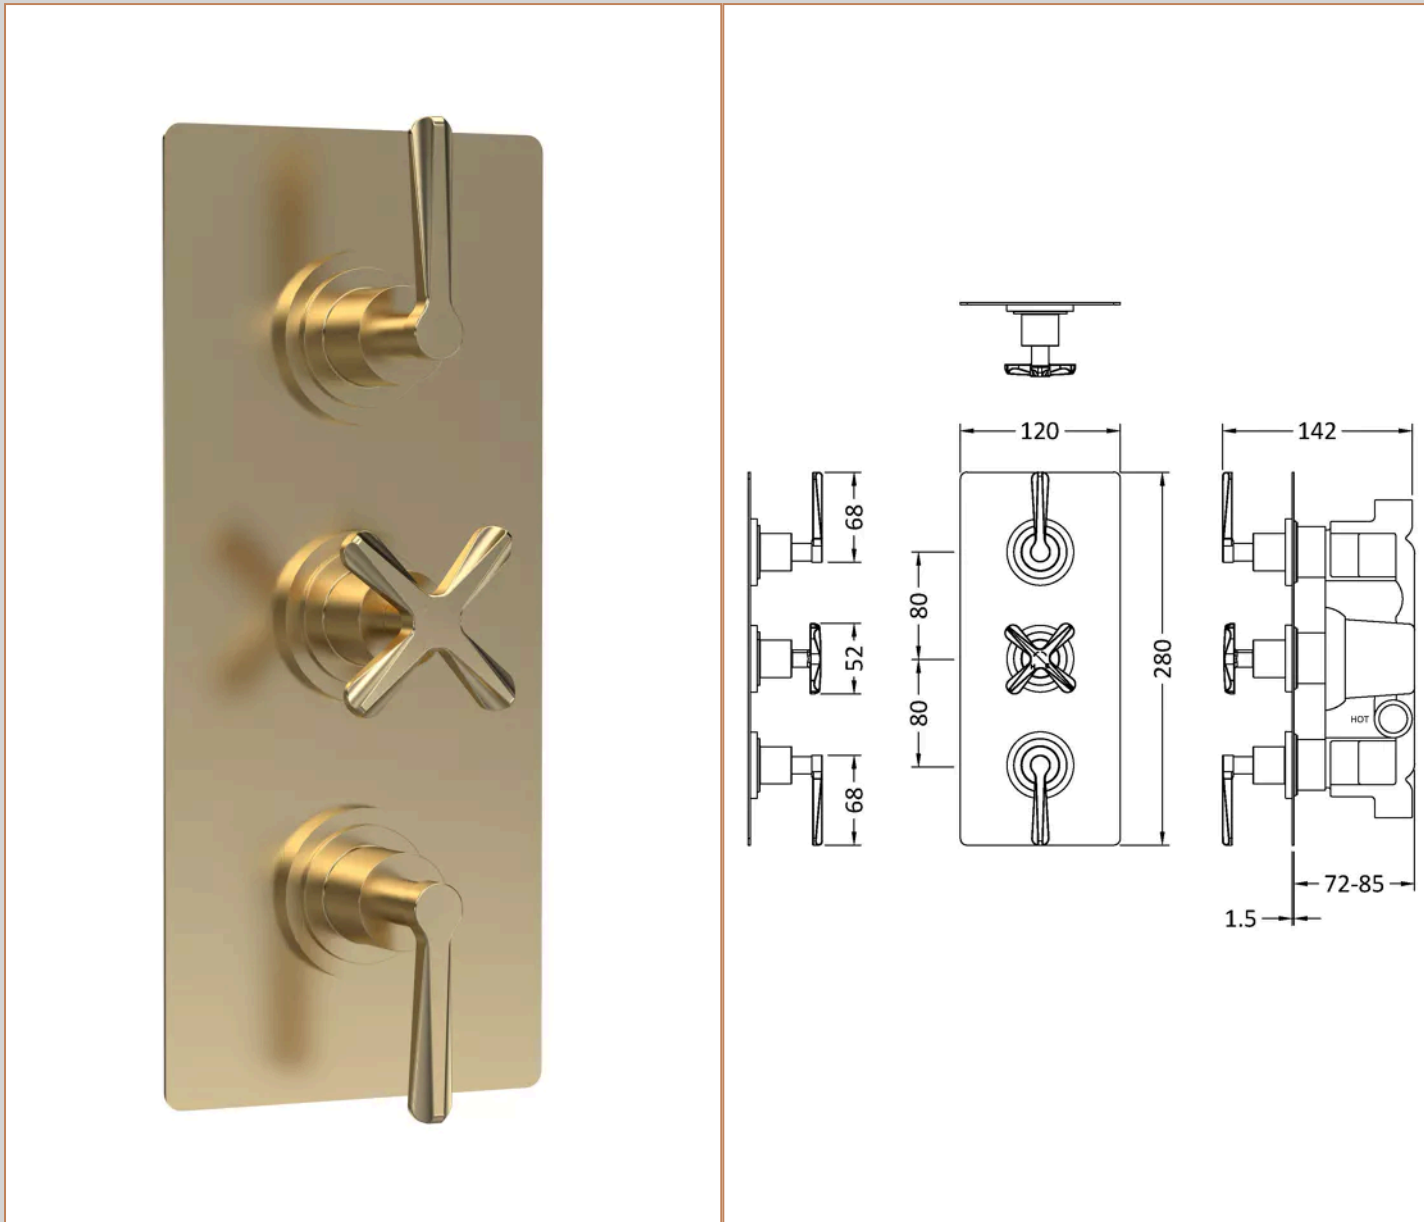

Sales Code: CLL8211

Barcode: 5056678422755

Brand: nuie

Description: nuie Aztec Brushed Brass Concealed Triple Thermostatic Shower Valve

Product Dimensions

Product	280 x 120 x 136mm (H x W x D)
Packaged	110 x 250 x 320mm (H x W x D)
Outer Box	370 x 530 x 350mm (H x W x D)
Nett Weight	5.12 kg
Packaged Weight	5.32 kg

Packaging Details

Label Size (mm)	50 x 100
Label Colour	White
Label Qty	2.0000

Product Details

Country of Origin	United Kingdom
Product Material	Brass Abs
Control Type	Manual
WRAS Approved	Yes
Valve/Cartridge Type	1/4 Turn
Colour/Finish	Brushed Brass
Mount Type	Recessed/Wall
Style	Contemporary
Handle Type	Crosshead/Lever
TMV2 Approved	Yes
TMV3 Approved	No
Handset Included	No
Head Included	No
Min Operating Pressure	0.1 Bar
Minimum Operation Pressure	0 Bar
No. Outlets	2.0000
Outlet Elbow Supplied	No
Tmv2 Approval Number	2603035
Valve / Cartridge Type	1/4 Turn
Wras Approval No	250602040