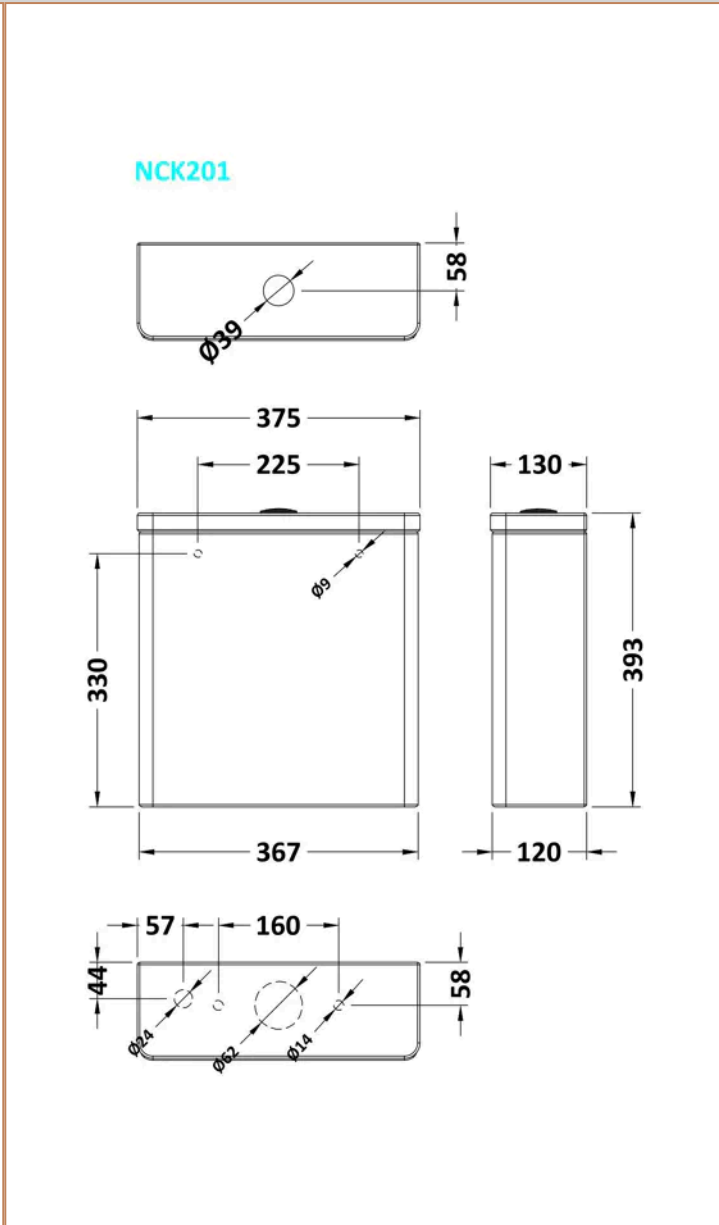

**Sales Code:** CLW006

**Barcode:** 5056817714949

**Brand:** nuie

**Description:** nuie isla Compact Rimless Pan & Cistern

**Product Dimensions**

Product	800 x 375 x 620mm (H x W x D)
Nett Weight	40 kg
Packaged Weight	40.7 kg

**Sales Code:** NCK200B

**Barcode:** 5056678441350

**Brand:** nuie

**Description:** nuie Isla Rimless Close Coupled Toilet Pan

**Product Dimensions**

Nett Weight	26.7 kg
Packaged Weight	26.7 kg

**Product Details**

**Product Dimensions**

Nett Weight	14 kg
Packaged Weight	14 kg

**Product Details**

Country of Origin	China
Colour/Finish	White
Style	Contemporary
Ce Certified	Yes