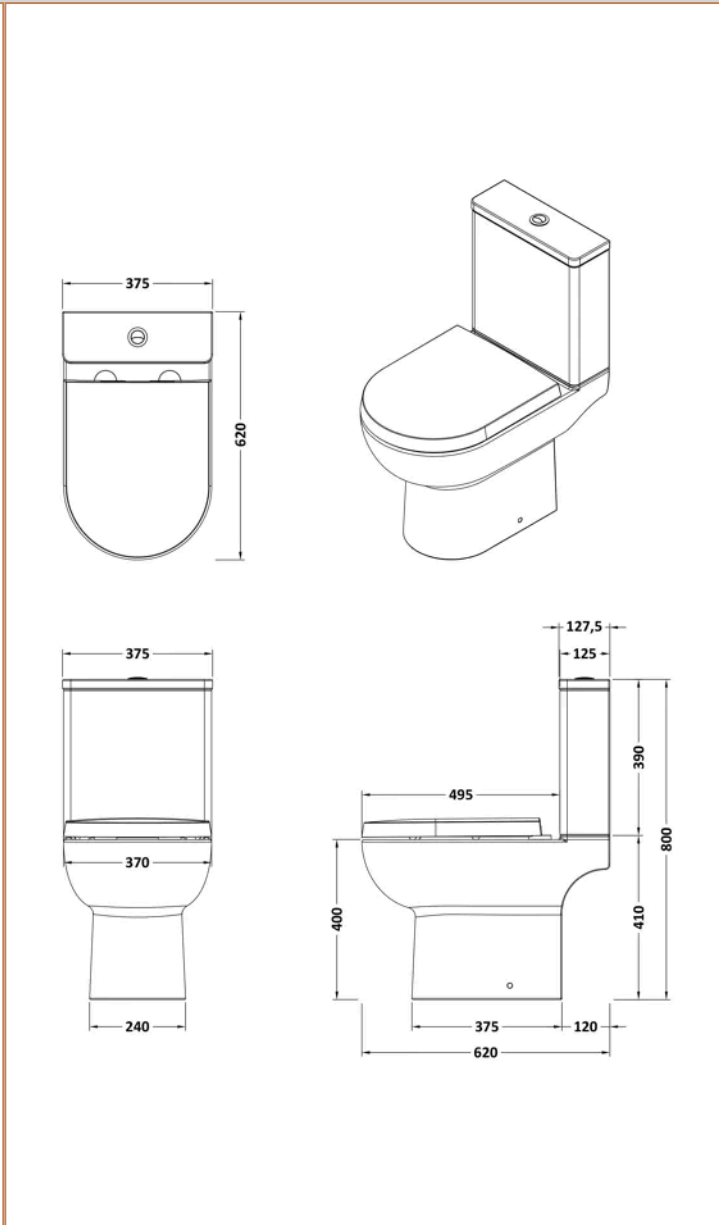

**Sales Code:** CLW006

**Barcode:** 5056817714949

**Brand:** nuie

**Description:** nuie isla Compact Rimless Pan & Cistern

**Product Dimensions**

Product	800 x 375 x 620mm (H x W x D)
Nett Weight	40 kg
Packaged Weight	40.7 kg

**Product Details**

Country of Origin	China
Product Material	Vitreous China
Colour/Finish	White
Style	Contemporary
Ce Certified	Yes
Cistern Fittings	Loose 6/3L
Cistern Lever Type	Plastic Chrome Plated
Flush Operating Type	Push Button
Includes Seat	No
Pan Trap Style	P-Trap
Pan Type	Open To Wall,Rimless

**Sales Code:** NCK200B

**Barcode:** 5056678441350

**Brand:** nuie

**Description:** nuie Isla Rimless Close Coupled Toilet Pan

**Product Dimensions**

Nett Weight	26.7 kg
Packaged Weight	26.7 kg

**Product Details**

**Product Dimensions**

Nett Weight	14 kg
Packaged Weight	14 kg

**Product Details**

Country of Origin	China
Colour/Finish	White
Style	Contemporary
Ce Certified	Yes