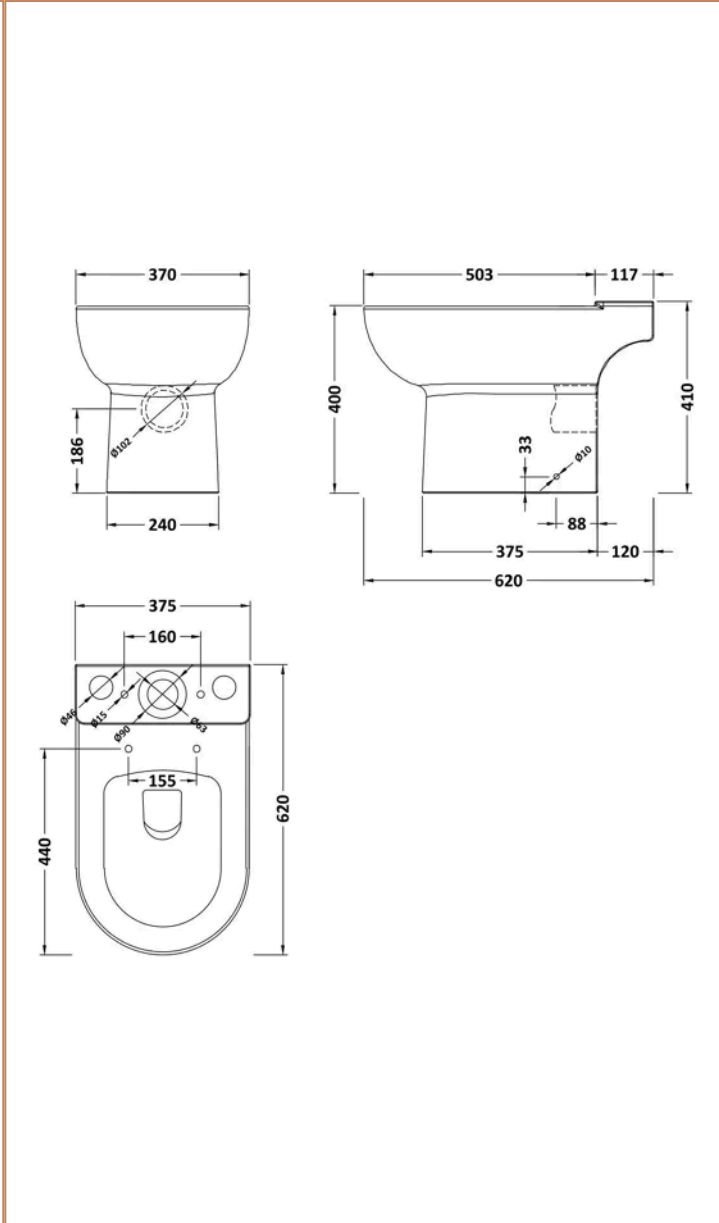

**Sales Code:** CLW006

**Barcode:** 5056817714949

**Brand:** nuie

**Description:** nuie isla Compact Rimless Pan & Cistern

**Product Dimensions**

Product	800 x 375 x 620mm (H x W x D)
Nett Weight	40 kg
Packaged Weight	40.7 kg

**Product Details**

Country of Origin	China
Product Material	Vitreous China
Colour/Finish	White
Style	Contemporary
Ce Certified	Yes
Cistern Fittings	Loose 6/3L
Cistern Lever Type	Plastic Chrome Plated
Flush Operating Type	Push Button
Includes Seat	No
Pan Trap Style	P-Trap
Pan Type	Open To Wall,Rimless

**Sales Code:** NCK200B

**Barcode:** 5056678441350

**Brand:** nuie

**Description:** nuie Isla Rimless Close Coupled Toilet Pan

**Product Dimensions**

Nett Weight	26.7 kg
Packaged Weight	26.7 kg

**Product Details**

**Product Dimensions**

Nett Weight	14 kg
Packaged Weight	14 kg

**Product Details**

Country of Origin	China
Colour/Finish	White
Style	Contemporary
Ce Certified	Yes