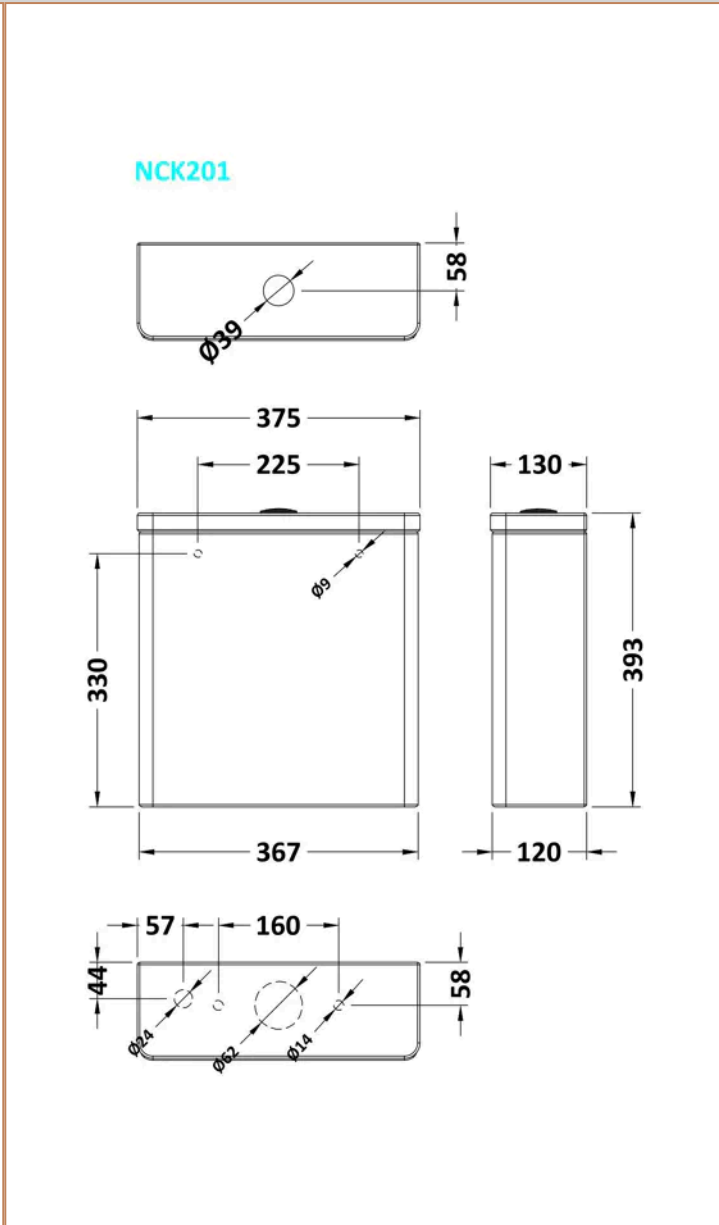

### Product Dimensions

Product	800 x 375 x 660mm (H x W x D)
Nett Weight	38.5 kg
Packaged Weight	39 kg

### Product Details

Country of Origin	China
Product Material	Vitreous China
Colour/Finish	White
Style	Contemporary
Ce Certified	Yes
Cistern Fittings	Loose 6/3L
Cistern Lever Type	Plastic Chrome Plated
Flush Operating Type	Push Button
Includes Seat	No
Pan Trap Style	P-Trap
Pan Type	Flush To Wall, Rimless

**Sales Code:** NCK201

**Barcode:** 5056678441343

**Brand:** nuie

**Description:** nuie Isla Close Coupled Cistern

**Product Dimensions**

Nett Weight	14 kg
Packaged Weight	14 kg

**Product Details**

Country of Origin	China
Colour/Finish	White
Style	Contemporary
Ce Certified	Yes