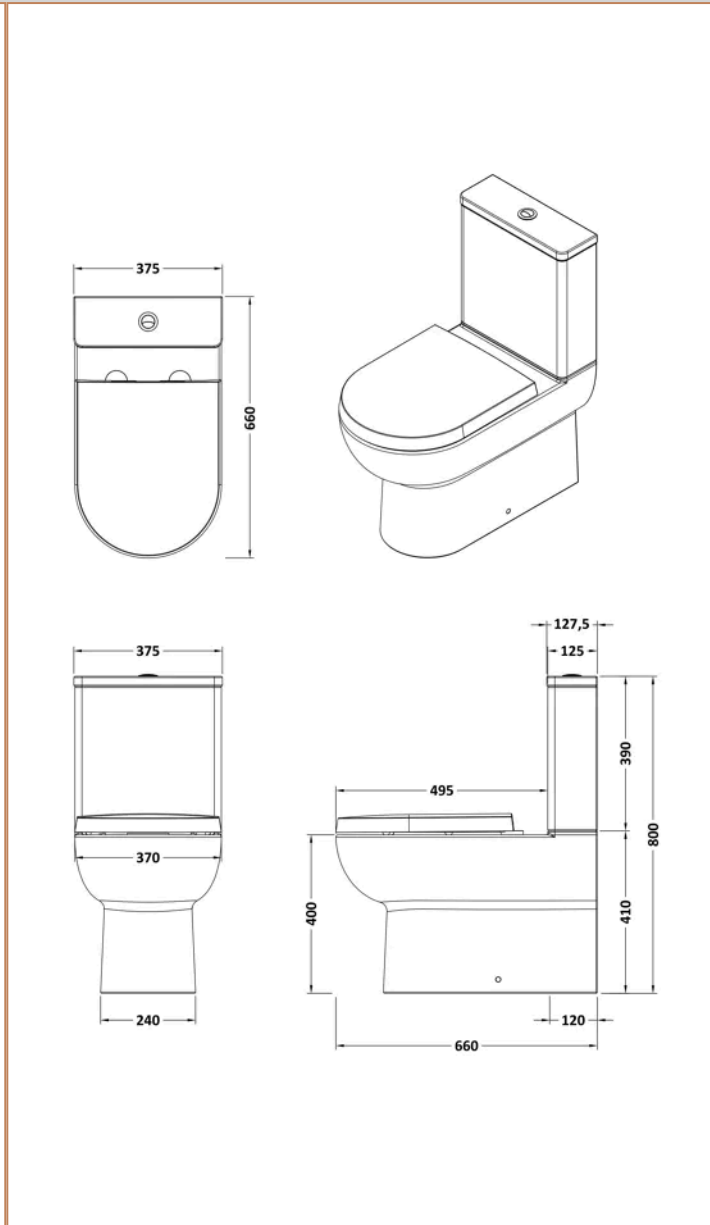

**Sales Code:** CLW007

**Barcode:** 5056817714956

**Brand:** nuie

**Description:** nuie isla Flush To Wall Toilet Rimless Pan & Cistern

### Product Dimensions

Product	800 x 375 x 660mm (H x W x D)
Nett Weight	38.5 kg
Packaged Weight	39 kg

### Product Details

Country of Origin	China
Product Material	Vitreous China
Colour/Finish	White
Style	Contemporary
Ce Certified	Yes
Cistern Fittings	Loose 6/3L
Cistern Lever Type	Plastic Chrome Plated
Flush Operating Type	Push Button
Includes Seat	No
Pan Trap Style	P-Trap
Pan Type	Flush To Wall, Rimless

**Sales Code:** NCK201

**Barcode:** 5056678441343

**Brand:** nuie

**Description:** nuie Isla Close Coupled Cistern

**Product Dimensions**

Nett Weight	14 kg
Packaged Weight	14 kg

**Product Details**

Country of Origin	China
Colour/Finish	White
Style	Contemporary
Ce Certified	Yes