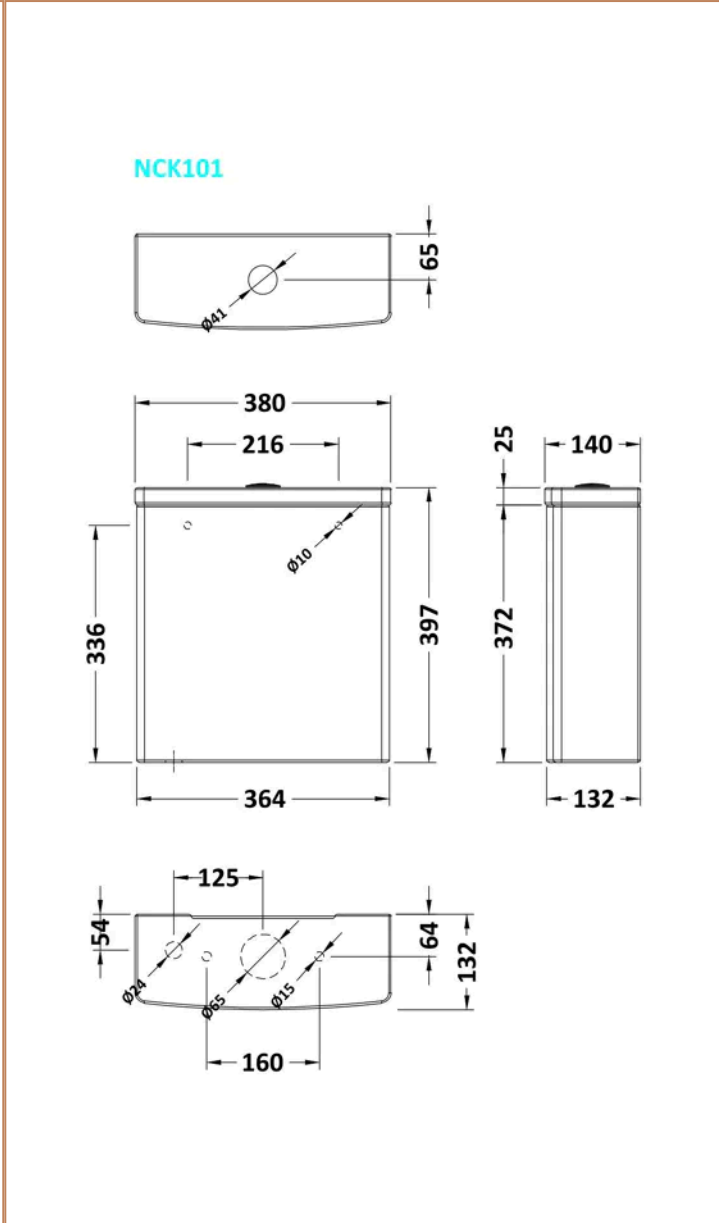

Sales Code: CSS006

Barcode: 5056817714925

Brand: nuie

Description: nuie Compact Rimless Toilet

Product Dimensions

Product	800 x 363 x 615mm (H x W x D)
Packaged	435 x 770 x 420mm (H x W x D)
Nett Weight	40.53 kg
Packaged Weight	43 kg

Product Details

Country of Origin	China
Product Material	Vitreous China
Colour/Finish	White
Style	Contemporary
Ce Certified	Yes
Cistern Fittings	Loose 6/3L
Cistern Lever Type	Plastic Chrome Plated
Flush Operating Type	Push Button
Includes Seat	No
Pan Trap Style	P-Trap
Pan Type	Open To Wall,Rimless

Sales Code: NCK101

Barcode: 5056678441398

Brand: nuie

Description: nuie Cleo Square Cistern & Fittings

Product Dimensions

Packaged	165 x 390 x 410mm (H x W x D)
Nett Weight	11.53 kg
Packaged Weight	13 kg

Product Details