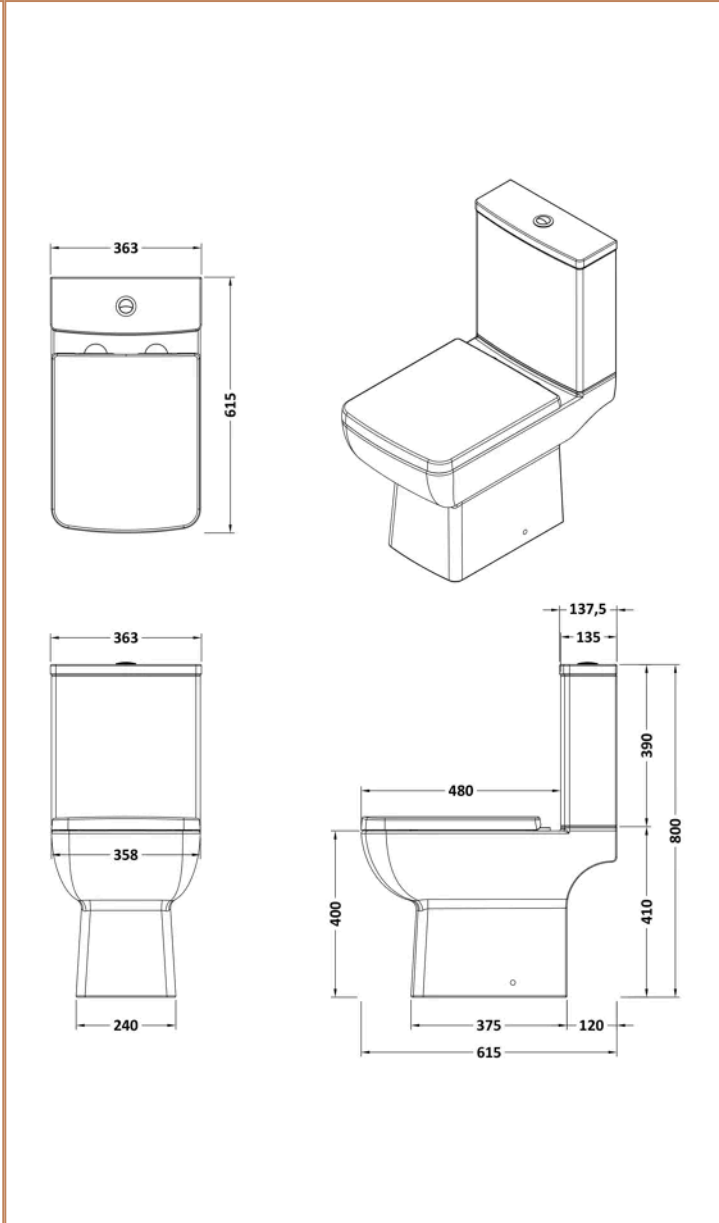

Sales Code: CSS006

Barcode: 5056817714925

Brand: nuie

Description: nuie Compact Rimless Toilet

Product Dimensions

Product	800 x 363 x 615mm (H x W x D)
Packaged	435 x 770 x 420mm (H x W x D)
Nett Weight	40.53 kg
Packaged Weight	43 kg

Product Details

Country of Origin	China
Product Material	Vitreous China
Colour/Finish	White
Style	Contemporary
Ce Certified	Yes
Cistern Fittings	Loose 6/3L
Cistern Lever Type	Plastic Chrome Plated
Flush Operating Type	Push Button
Includes Seat	No
Pan Trap Style	P-Trap
Pan Type	Open To Wall,Rimless

Sales Code: NCK101

Barcode: 5056678441398

Brand: nuie

Description: nuie Cleo Square Cistern & Fittings

Product Dimensions

Packaged	165 x 390 x 410mm (H x W x D)
Nett Weight	11.53 kg
Packaged Weight	13 kg

Product Details