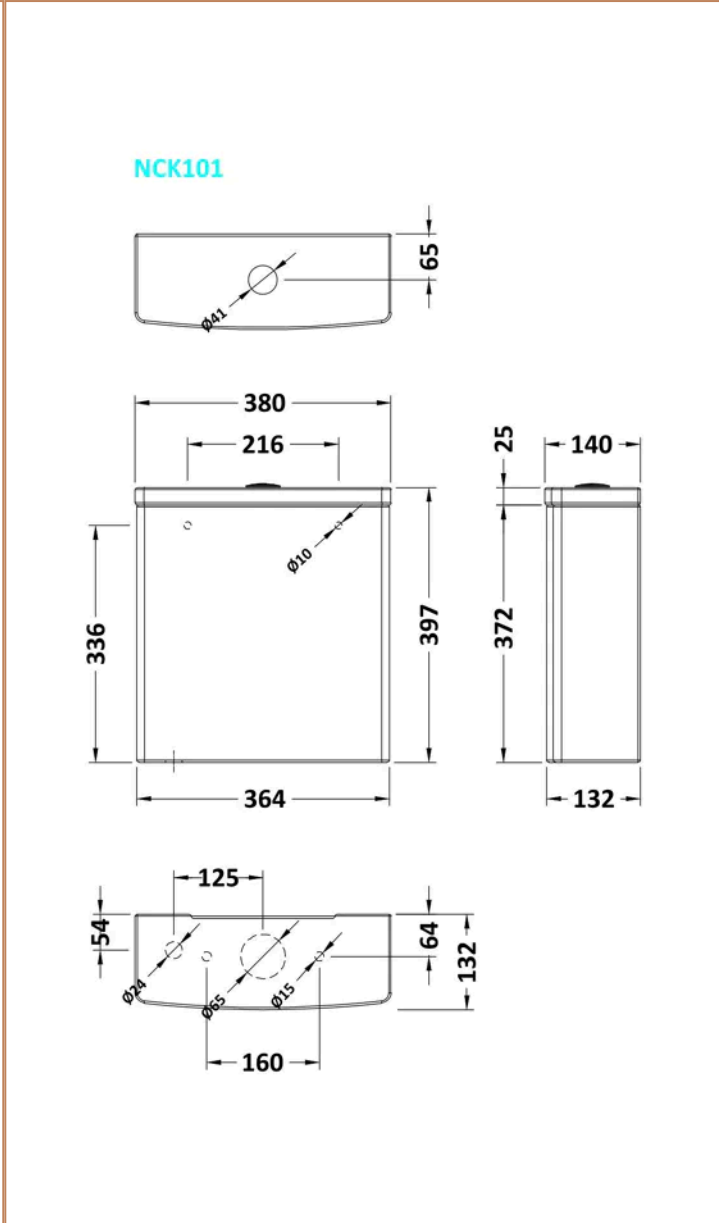

**Sales Code:** CSS007

**Barcode:** 5056817714932

**Brand:** nuie

**Description:** nuie Contemporary Flush to Wall Square Bowl Rimless Pan

**Product Dimensions**

Product	800 x 363 x 660mm (H x W x D)
Packaged	435 x 770 x 420mm (H x W x D)
Nett Weight	40.53 kg
Packaged Weight	43 kg

**Sales Code:** NCK100

**Barcode:** 5056678441381

**Brand:** nuie

**Description:** nuie Cleo Rimless Close Coupled Pan

**Product Dimensions**

Packaged	435 x 425 x 635mm (H x W x D)
Nett Weight	29 kg
Packaged Weight	30 kg

**Barcode:** 5056678441398

**Brand:** nuie

**Description:** nuie Cleo Square Cistern & Fittings

**Product Dimensions**

Packaged	165 x 390 x 410mm (H x W x D)
Nett Weight	11.53 kg
Packaged Weight	13 kg

**Product Details**