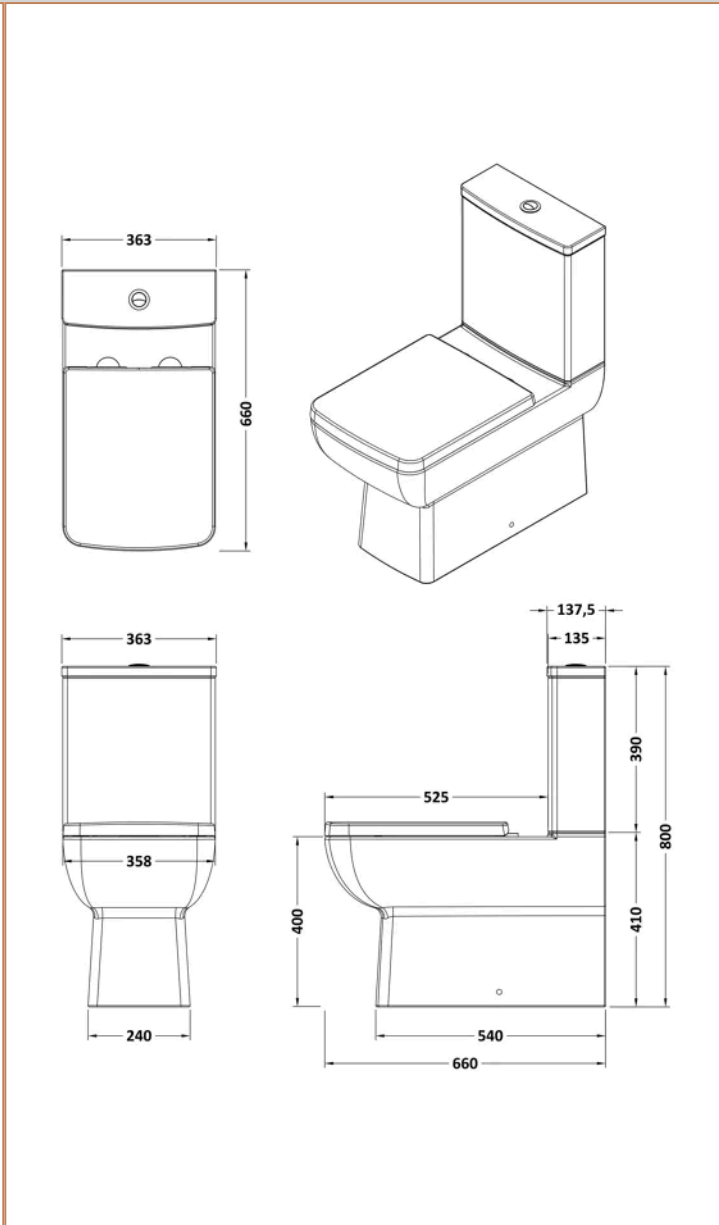

**Sales Code:** CSS007

**Barcode:** 5056817714932

**Brand:** nuie

**Description:** nuie Contemporary Flush to Wall Square Bowl Rimless Pan

**Product Dimensions**

Product	800 x 363 x 660mm (H x W x D)
Packaged	435 x 770 x 420mm (H x W x D)
Nett Weight	40.53 kg
Packaged Weight	43 kg

**Product Details**

Country of Origin	China
Product Material	Vitreous China
Colour/Finish	White
Style	Contemporary
Ce Certified	Yes
Cistern Fittings	Loose 6/3L
Cistern Lever Type	Plastic Chrome Plated
Flush Operating Type	Push Button
Includes Seat	No
Pan Trap Style	P-Trap
Pan Type	Open To Wall,Rimless

**Sales Code:** NCK100

**Barcode:** 5056678441381

**Brand:** nuie

**Description:** nuie Cleo Rimless Close Coupled Pan

**Product Dimensions**

Packaged	435 x 425 x 635mm (H x W x D)
Nett Weight	29 kg
Packaged Weight	30 kg

**Barcode:** 5056678441398

**Brand:** nuie

**Description:** nuie Cleo Square Cistern & Fittings

**Product Dimensions**

Packaged	165 x 390 x 410mm (H x W x D)
Nett Weight	11.53 kg
Packaged Weight	13 kg

**Product Details**