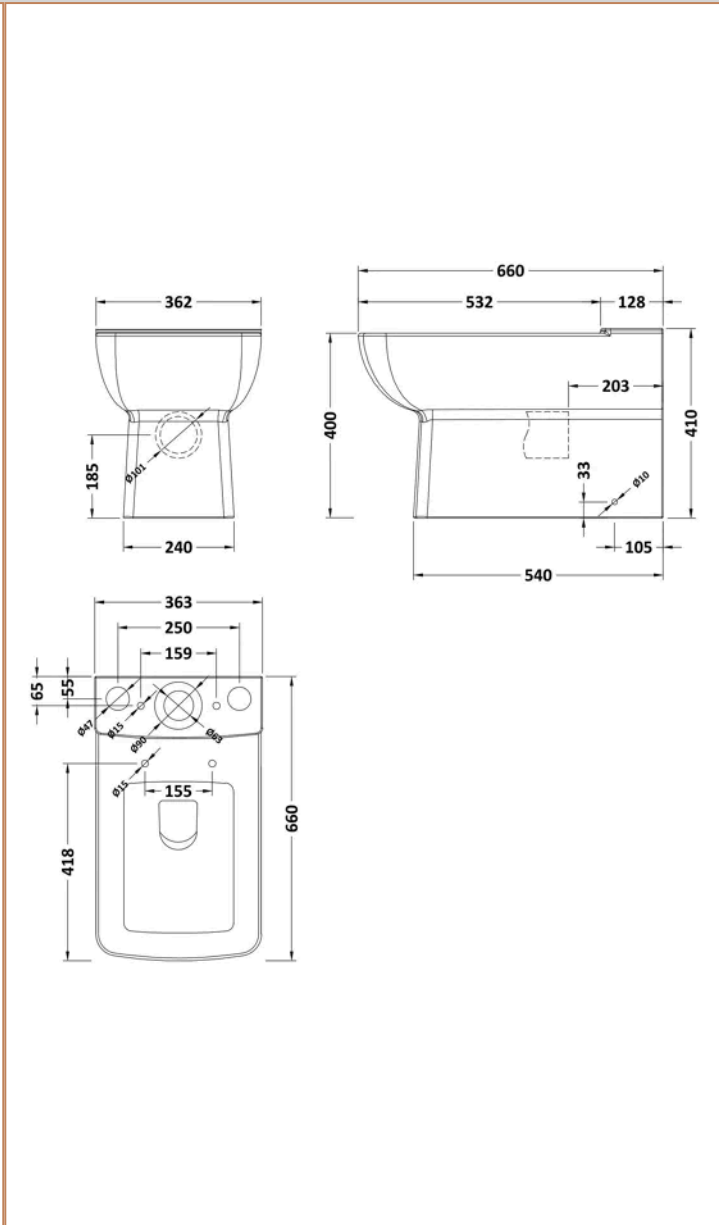

**Sales Code:** CSS007

**Barcode:** 5056817714932

**Brand:** nuie

**Description:** nuie Contemporary Flush to Wall Square Bowl Rimless Pan

**Product Dimensions**

Product	800 x 363 x 660mm (H x W x D)
Packaged	435 x 770 x 420mm (H x W x D)
Nett Weight	40.53 kg
Packaged Weight	43 kg

**Product Details**

Country of Origin	China
Product Material	Vitreous China
Colour/Finish	White
Style	Contemporary
Ce Certified	Yes
Cistern Fittings	Loose 6/3L
Cistern Lever Type	Plastic Chrome Plated
Flush Operating Type	Push Button
Includes Seat	No
Pan Trap Style	P-Trap
Pan Type	Open To Wall,Rimless

**Sales Code:** NCK100

**Barcode:** 5056678441381

**Brand:** nuie

**Description:** nuie Cleo Rimless Close Coupled Pan

**Product Dimensions**

Packaged	435 x 425 x 635mm (H x W x D)
Nett Weight	29 kg
Packaged Weight	30 kg

**Barcode:** 5056678441398

**Brand:** nuie

**Description:** nuie Cleo Square Cistern & Fittings

**Product Dimensions**

Packaged	165 x 390 x 410mm (H x W x D)
Nett Weight	11.53 kg
Packaged Weight	13 kg

**Product Details**