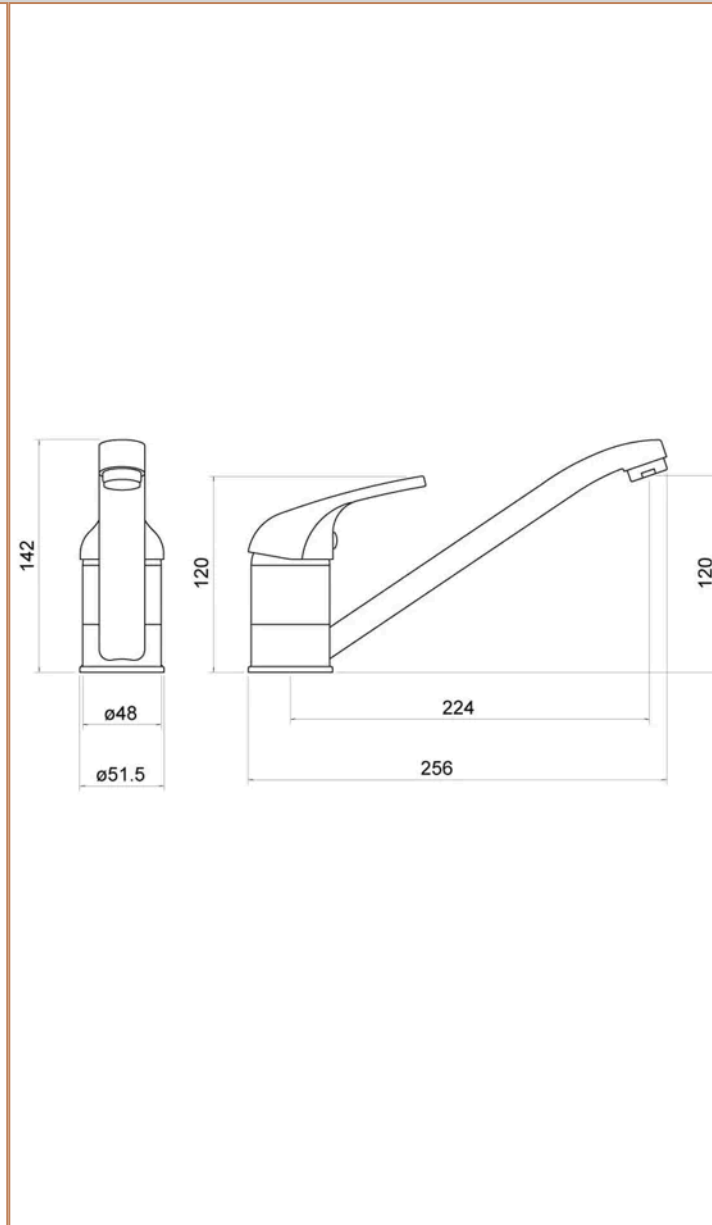

Sales Code: KJR305SL

Barcode: 5056817752200

Brand: nuie

Description: nuie Chrome Single Lever Kitchen Tap Kitchen Mixer

Product Dimensions

| | |
|-----------------|------------------------------|
| Product | 142 x 48 x 256mm (H x W x D) |
| Packaged | 70 x 130 x 300mm (H x W x D) |
| Nett Weight | 0.9 kg |
| Packaged Weight | 0.9 kg |

Product Details

| | |
|----------------------------|--------------|
| Country of Origin | China |
| Product Material | Brass |
| Control Type | Manual |
| WRAS Approved | Yes |
| Colour/Finish | Chrome |
| Mount Type | Deck |
| Style | Contemporary |
| Handle Type | Lever |
| Handset Included | No |
| Hose Included | No |
| Min Operating Pressure | 0.5 Bar |
| Minimum Operation Pressure | 1 Bar |
| Tap Spout Height | 120 mm |
| Tap Spout Projection | 224 mm |
| Waste Included | No |
| Wras Approval No | 2101047 |