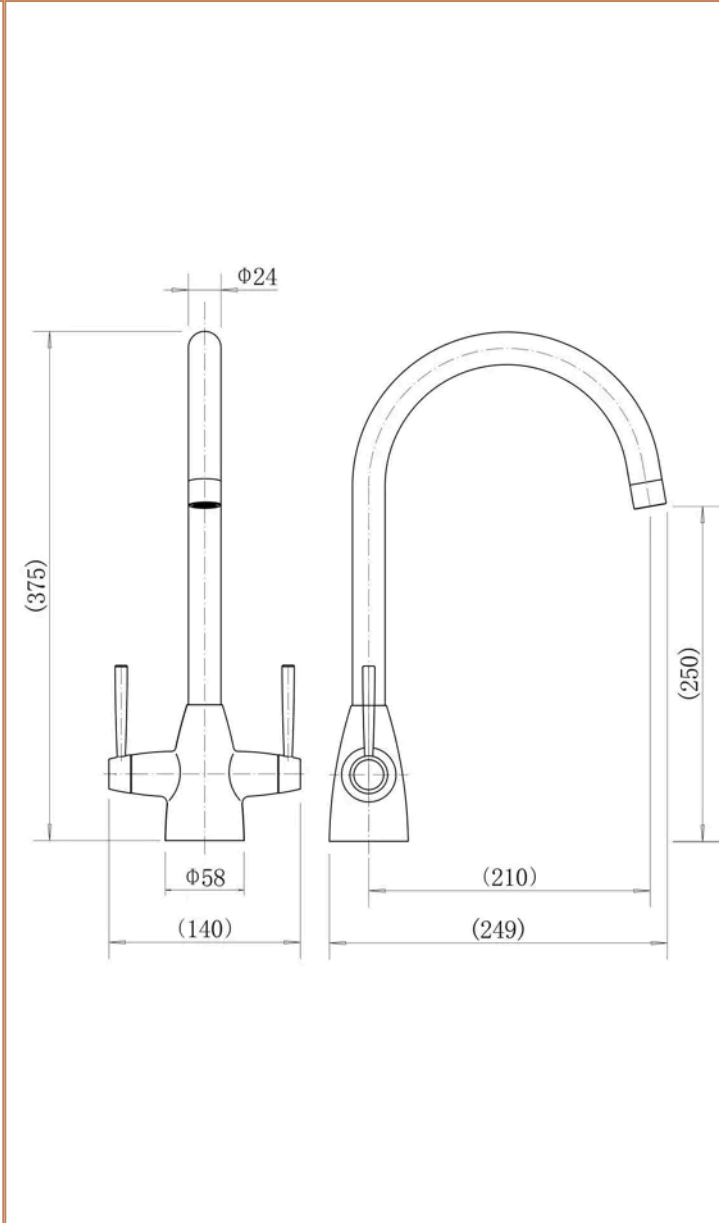

Sales Code: KNL305DL

Barcode: 5056817752460

Brand: nuie

Description: nuie Chrome Sink Mixer Kitchen Tap

Product Dimensions

Product	375 x 48 x 249mm (H x W x D)
Packaged	76 x 240 x 420mm (H x W x D)
Nett Weight	1.65 kg
Packaged Weight	1.65 kg

Product Details

Country of Origin	China
Product Material	Brass
Control Type	Manual
WRAS Approved	Yes
Colour/Finish	Chrome
Mount Type	Deck
Style	Contemporary
Handle Type	Lever
Handset Included	No
Hose Included	No
Min Operating Pressure	0.5 Bar
Minimum Operation Pressure	1 Bar
Waste Included	No
Wras Approval No	2101047