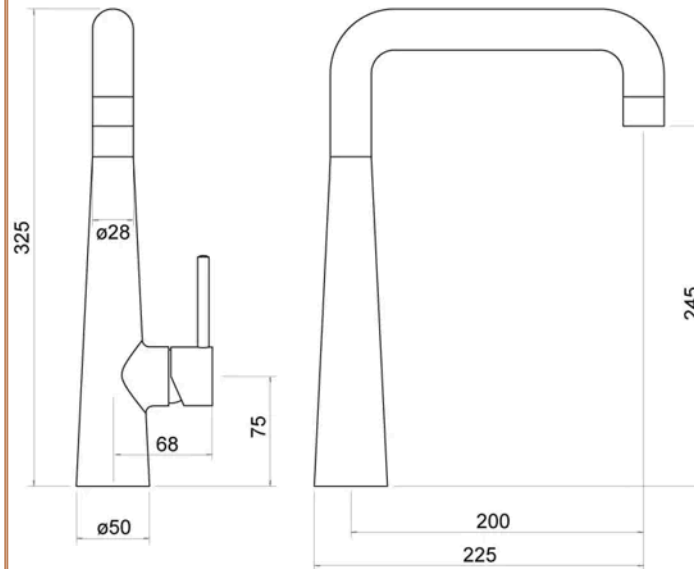

**Sales Code:** KRS305SL

**Barcode:** 5056817752361

**Brand:** nuie

**Description:** nuie Chrome Single Lever Kitchen Tap

### Product Dimensions

Product	325 x 50 x 225mm (H x W x D)
Packaged	70 x 230 x 500mm (H x W x D)
Nett Weight	1.89 kg
Packaged Weight	1.89 kg

### Product Details

Country of Origin	China
Product Material	Brass
Control Type	Manual
WRAS Approved	Yes
Colour/Finish	Chrome
Mount Type	Deck
Style	Contemporary
Handle Type	Lever
Min Operating Pressure	0.5 Bar
Minimum Operation Pressure	1 Bar
Tap Spout Height	245 mm
Tap Spout Projection	200 mm
Waste Included	No
Wras Approval No	2101047